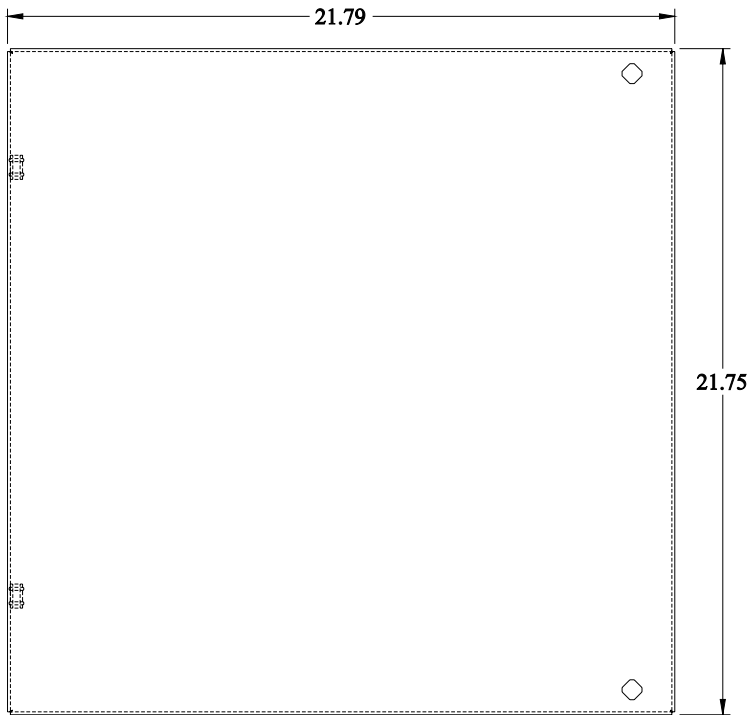

PART No. ESP2424

for more information visit

www.hammfg.com

Data subject to change without notice

Isometric drawing Not to Scale

SIDE VIEW

FRONT VIEW

BOTTOM VIEW

ISOMETRIC VIEW