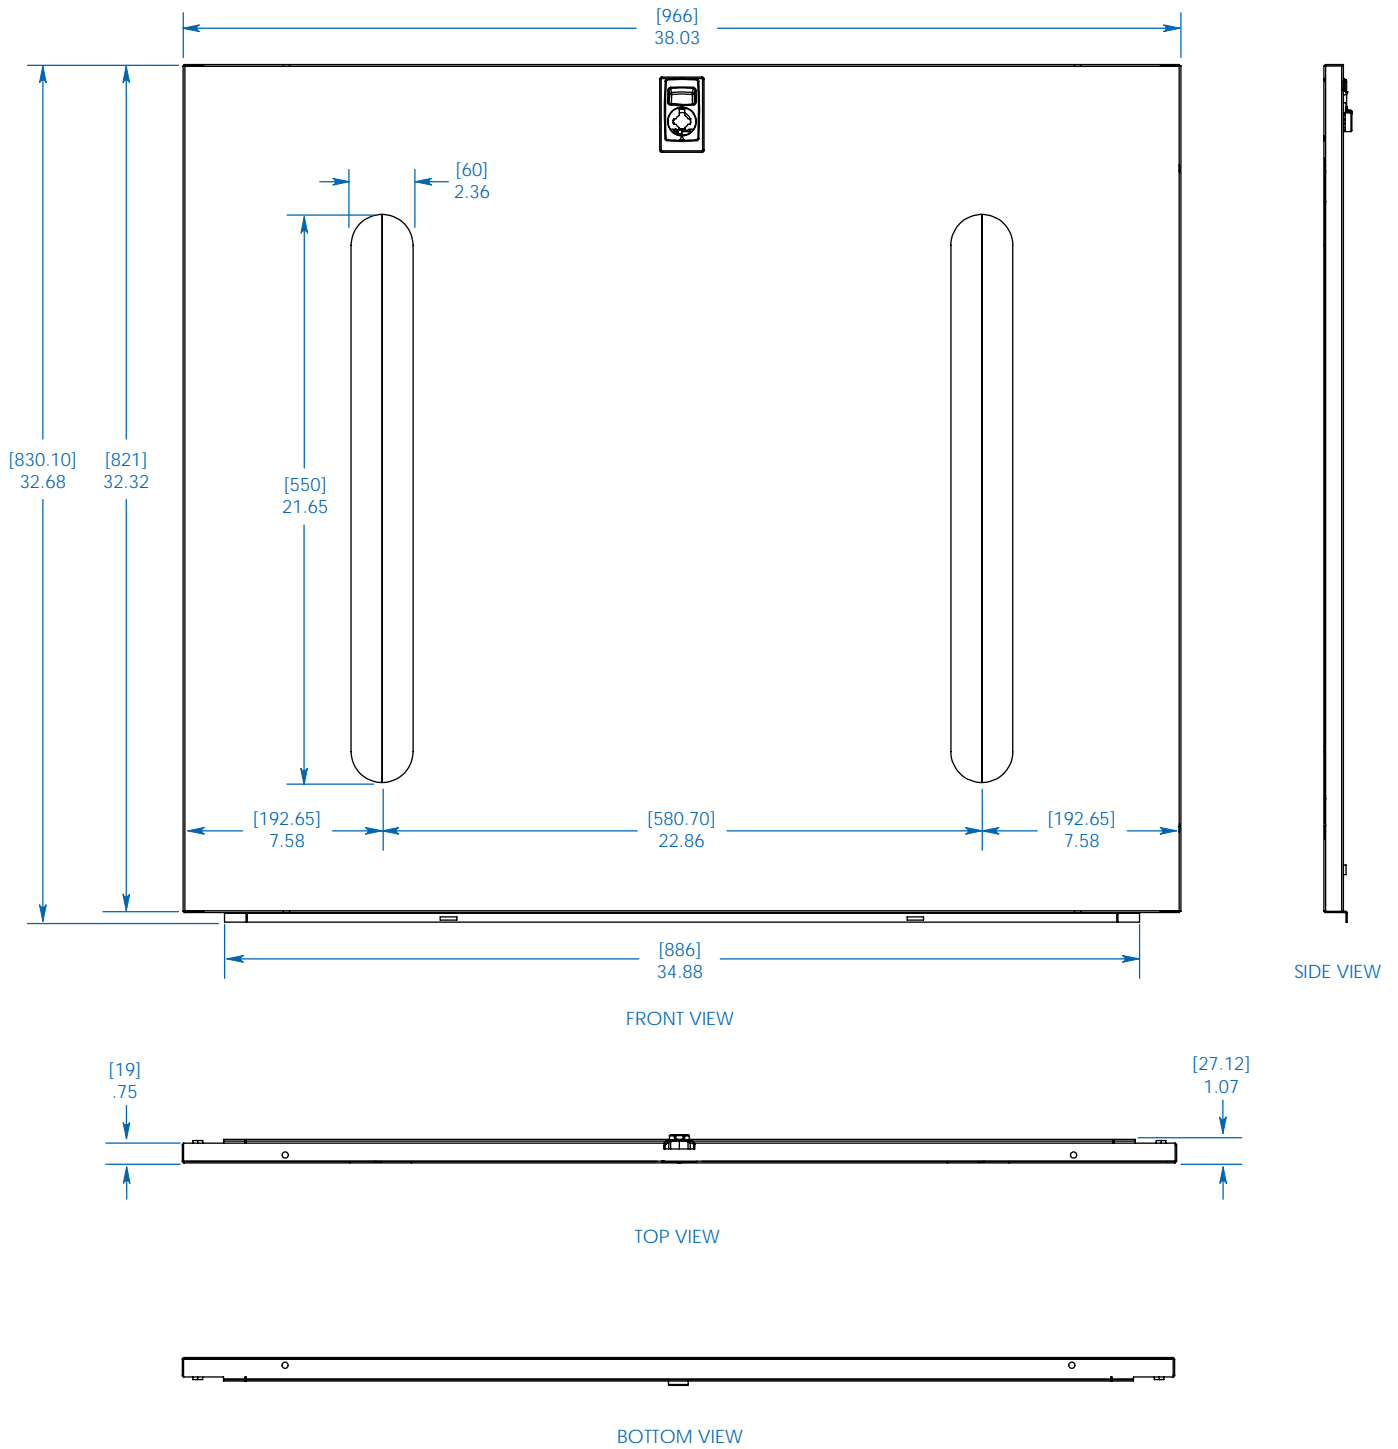

## 42U Side Panels with Cable Pass-Through Slots and Key Locking Latch

- A** 42U Rack Cabinet Side Panel
- B** Brush Strip Cable Pass-Through Slots
- C** Key Locking Latch

- 2-pack side panels for the standard-depth SR42UB enclosure cabinet
- Cable pass-through slots with brush strip coverings
- Can be used as a replacement for existing 42U enclosure cabinet side panels or with end-row expansion cabinets (SR42UBEXP)

**SEE NEXT PAGE FOR DETAILED UNIT MEASUREMENTS**

### Specifications

Model	SR42SIDEPT
Unit Dimensions (H x W x D)	38 x 32.5 x .75 in. (965 x 826 x 191mm)
Shipping Dimensions (H x W x D)	38.5 x 33.5 x 1.75 in. (978 x 851 x 445 mm)
Unit Weight	19.5 lb. (8.85 kg)
Shipping Weight	23 lb. (10.43 kg)

Tripp Lite has a policy of continuous improvement. Specifications are subject to change without notice.

1111 W. 35th Street  
Chicago, IL 60609 USA  
773.869.1234  
www.tripplite.com

Dimensions: [mm] INCHES