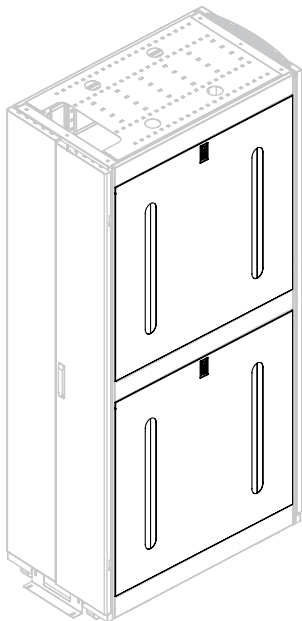

## 42U Side Panels with Cable Pass-Through Slots and Key Locking Latch

- A** 42U Rack Cabinet Side Panel
- B** Brush Strip Cable Pass-Through Slots
- C** Key Locking Latch

- 2-pack side panels for the standard-depth SR42UB enclosure cabinet
- Cable pass-through slots with brush strip coverings
- Can be used as a replacement for existing 42U enclosure cabinet side panels or with end-row expansion cabinets (SR42UBEXP)

### Specifications

Model	SR42SIDEPT
Unit Dimensions (H x W x D)	38 x 32.5 x .75 in. (965 x 826 x 191mm)
Shipping Dimensions (H x W x D)	38.5 x 33.5 x 1.75 in. (978 x 851 x 445 mm)
Unit Weight	19.5 lb. (8.85 kg)
Shipping Weight	23 lb. (10.43 kg)