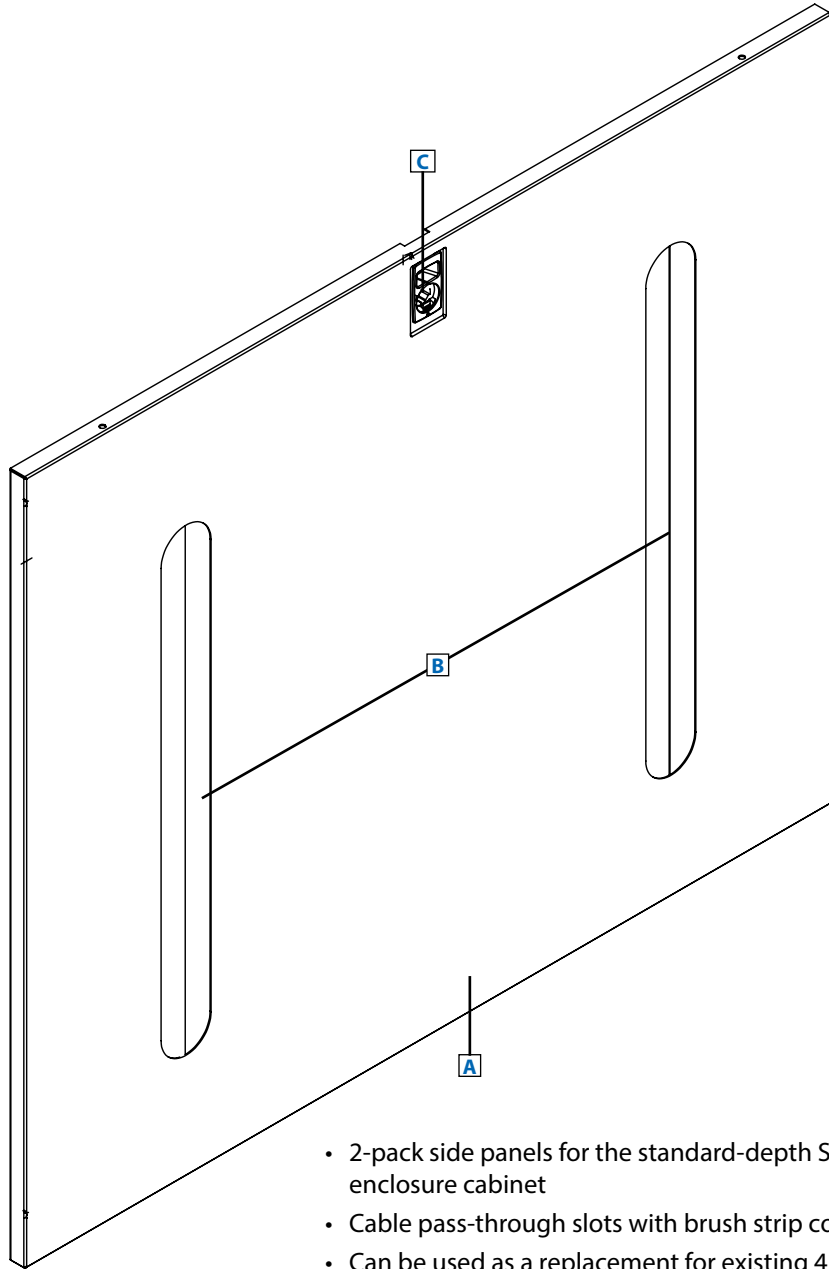

## 42U Side Panels with Cable Pass-Through Slots and Key Locking Latch

- A** 42U Rack Cabinet Side Panel
- B** Brush Strip Cable Pass-Through Slots
- C** Key Locking Latch

- 2-pack side panels for the standard-depth SR42UB enclosure cabinet
- Cable pass-through slots with brush strip coverings
- Can be used as a replacement for existing 42U enclosure cabinet side panels or with end-row expansion cabinets (SR42UBEXP)

### Specifications

Model	SR42SIDEPT
Unit Dimensions (H x W x D)	38 x 32.5 x .75 in. (965 x 826 x 191mm)
Shipping Dimensions (H x W x D)	38.5 x 33.5 x 1.75 in. (978 x 851 x 445 mm)
Unit Weight	19.5 lb. (8.85 kg)
Shipping Weight	23 lb. (10.43 kg)