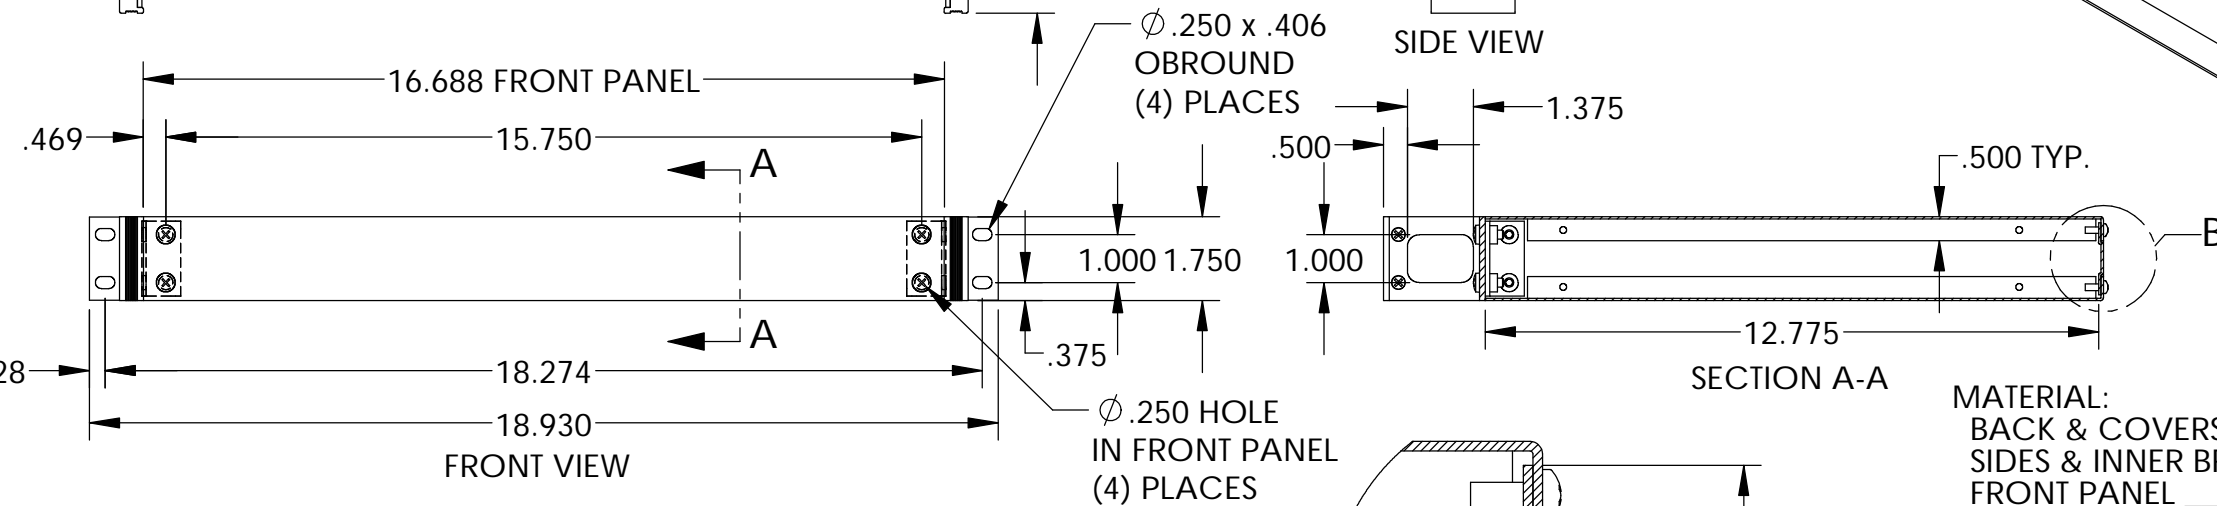

UNIT SHIPPED UNASSEMBLED.

OUTER BRACKETS FOR MOUNTING IN STANDARD 19" WIDE CABINETS.

OPTIONAL SELF-ADHESIVE RUBBER FEET (SUPPLIED)

LOAD RATING: 25 LBS. MAX.

MATERIAL:

BACK & COVERS	0.050 THICK ALUMINUM
SIDES & INNER BRACKETS	0.090 THICK ALUMINUM
FRONT PANEL	0.125 THICK ALUMINUM
OUTER BRACKETS	11 GA. C.R.S.
HANDLE EXTRUSIONS	ALUMINUM

FINISH:

BACK & COVERS	PREPAINTED SMOOTH WHITE
SIDES & OUTER BRACKETS	WHITE TEXTURED
FRONT PANEL	NATURAL (OUTSIDE SURFACE TAPED WITH PVC)
INNER BRACKETS	NATURAL
HANDLE EXTRUSIONS	CAUSTIC ETCH & CLEAR ANODIZED
FEET	BLACK