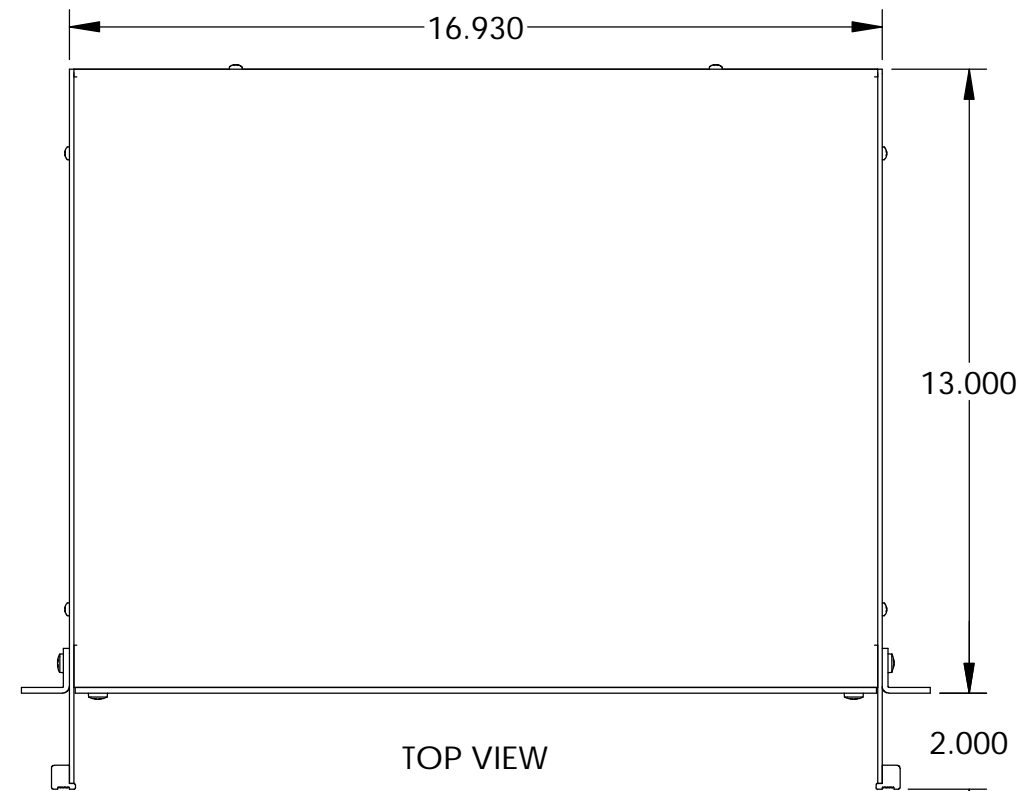

UNIT SHIPPED UNASSEMBLED.

OUTER BRACKETS FOR MOUNTING IN STANDARD 19" WIDE CABINETS.

OPTIONAL SELF-ADHESIVE RUBBER FEET (SUPPLIED)

LOAD RATING: 25 LBS. MAX.

MATERIAL:

BACK & COVERS	0.050 THICK ALUMINUM
SIDES & INNER BRACKETS	0.090 THICK ALUMINUM
FRONT PANEL	0.125 THICK ALUMINUM
OUTER BRACKETS	11 GA. C.R.S.
HANDLE EXTRUSIONS	ALUMINUM