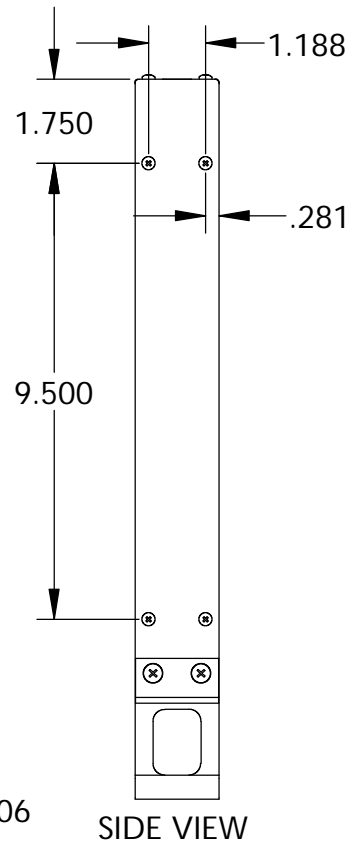

UNIT SHIPPED UNASSEMBLED.

OUTER BRACKETS FOR MOUNTING IN STANDARD 19" WIDE CABINETS.

OPTIONAL SELF-ADHESIVE RUBBER FEET (SUPPLIED)

LOAD RATING: 25 LBS. MAX.

MATERIAL:

BACK & COVERS	0.050 THICK ALUMINUM
SIDES & INNER BRACKETS	0.090 THICK ALUMINUM
FRONT PANEL	0.125 THICK ALUMINUM
OUTER BRACKETS	11 GA. C.R.S.
HANDLE EXTRUSIONS	ALUMINUM