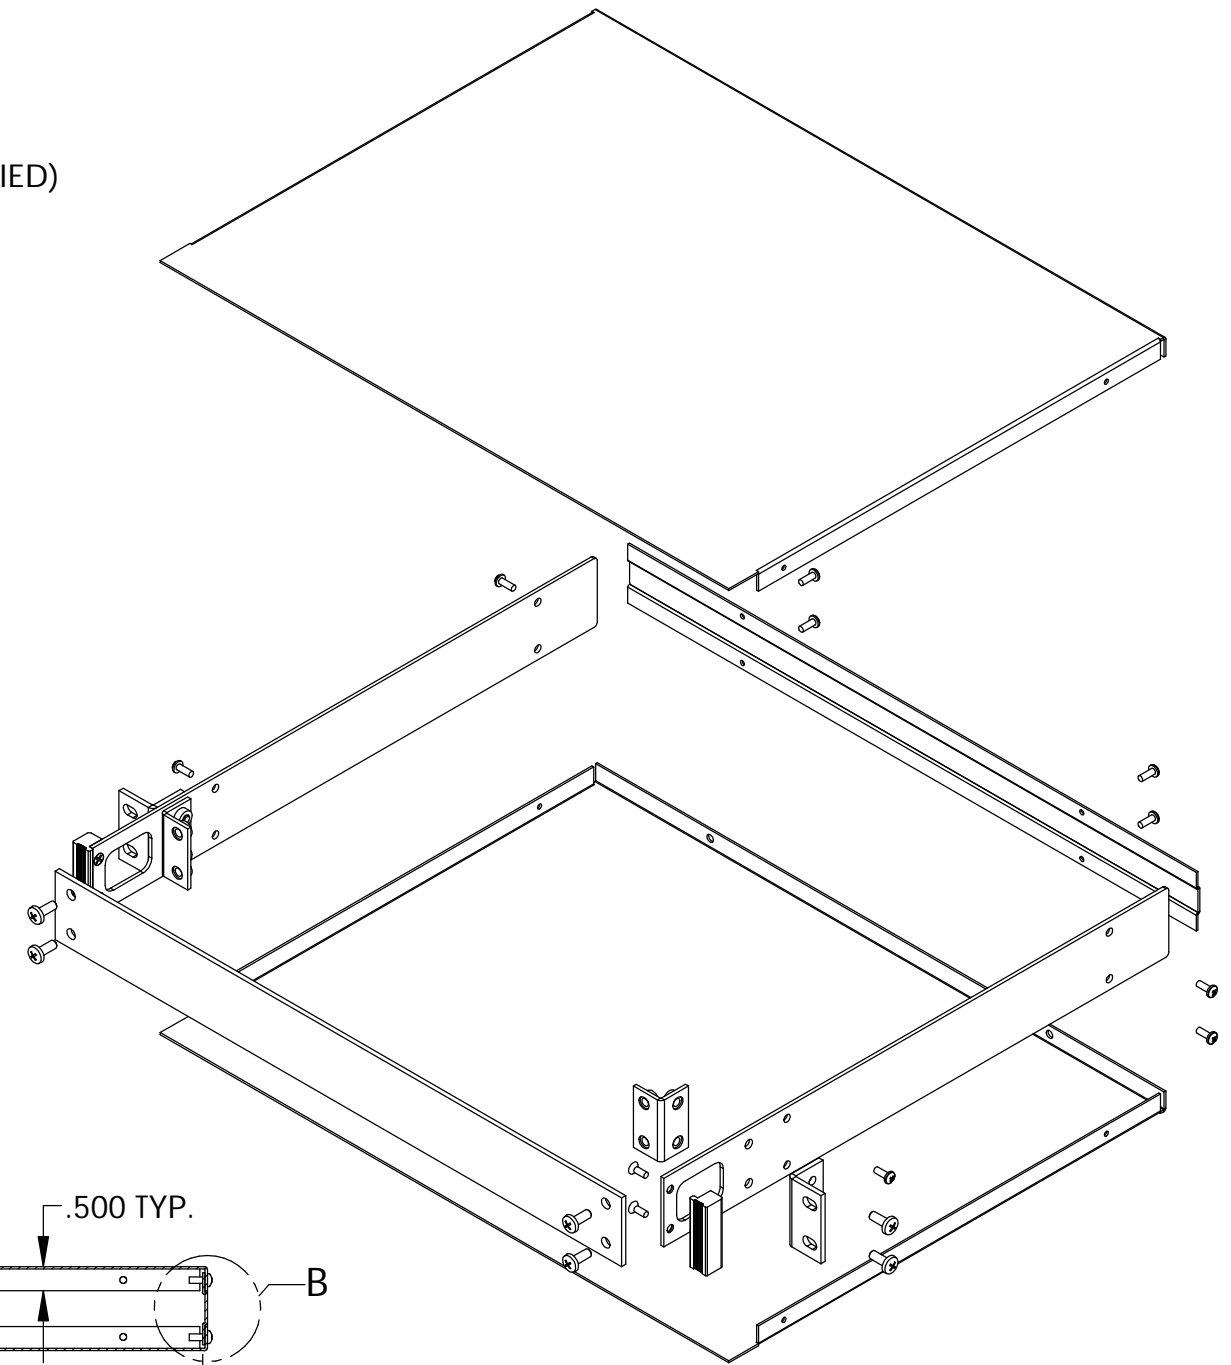

UNIT SHIPPED UNASSEMBLED.

OUTER BRACKETS FOR MOUNTING IN STANDARD 19" WIDE CABINETS.

OPTIONAL SELF-ADHESIVE RUBBER FEET (SUPPLIED)

LOAD RATING: 25 LBS. MAX.

MATERIAL:

BACK & COVERS	0.050 THICK ALUMINUM
SIDES & INNER BRACKETS	0.090 THICK ALUMINUM
FRONT PANEL	0.125 THICK ALUMINUM
OUTER BRACKETS	11 GA. C.R.S.
HANDLE EXTRUSIONS	ALUMINUM

FINISH:

BACK & COVERS	PREPAINTED SMOOTH WHITE
SIDES & OUTER BRACKETS	WHITE TEXTURED
FRONT PANEL	NATURAL (OUTSIDE SURFACE TAPED WITH PVC)
INNER BRACKETS	NATURAL
HANDLE EXTRUSIONS	CAUSTIC ETCH & CLEAR ANODIZED
FEET	BLACK