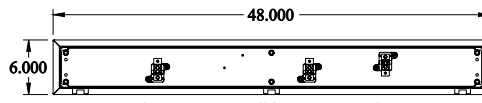

PART No. CN4ST473

for more information visit
www.hammfg.com

Data subject to change without notice

Isometric drawing Not to Scale

TOP VIEW

ISOMETRIC VIEW

BACK VIEW

LEFT SIDE VIEW

FRONT VIEW - COVER REMOVED

RIGHT SIDE VIEW

INNER PANEL

BOTTOM VIEW