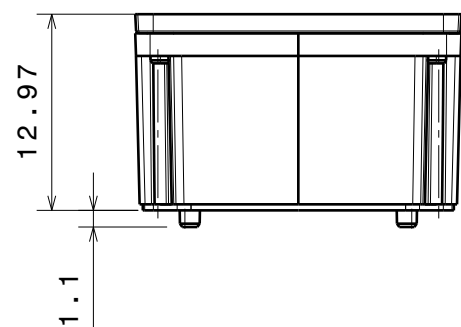

D

C

B

A

INDEX	PART NO	DESCRIPTION	MATERIAL	COLOUR
1	F14946	ROSE-Lt-HLD-MRK	PC	white
2	F14629	ROSE-TAPE	two-sided adhesive foam tape	
3	F15478	ROSE-MRK-BW Lens	PC	clear

Tolerances if not otherwise shown  
According to DIN ISO 2768-1  
Linear measures:  
Up to 30mm class M, otherwise class C.  
According to DIN ISO 2768-2  
Form and position: class L

SIZE PART NUMBER

A4

FA15480

SCALE

2:1

WEIGHT

4,1g

SHEET