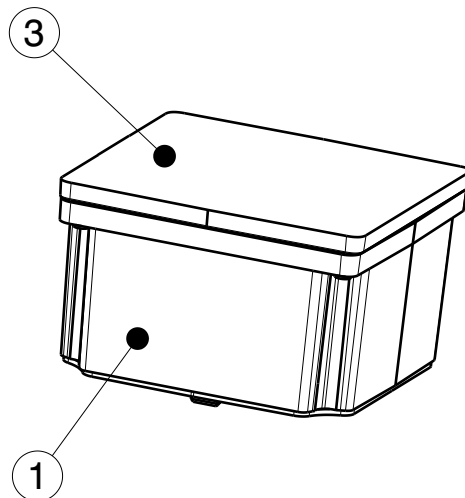

D

C

B

A

INDEX	PART NO	DESCRIPTION	MATERIAL	COLOUR
1	F14946	ROSE-Lt-HLD-MRK	PC	white
2	F14629	ROSE-TAPE	two-sided adhesive foam tape	
3	F15478	ROSE-MRK-BW Lens	PC	clear

Tolerances if not otherwise shown  
According to DIN ISO 2768-1  
Linear measures:  
Up to 30mm class M, otherwise class C.  
According to DIN ISO 2768-2  
Form and position: class L

SIZE PART NUMBER

A4

FA15480

SCALE

2:1

WEIGHT

4,1g

SHEET