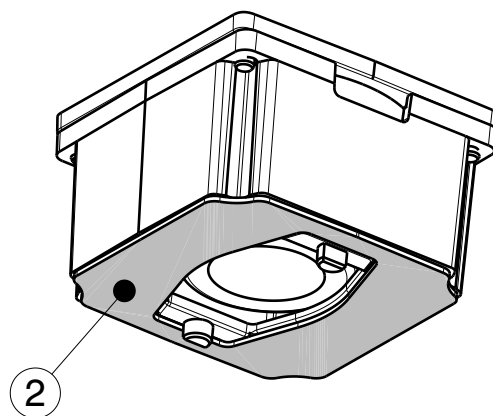

D

C

B

A

INDEX	PART NO	DESCRIPTION	MATERIAL	COLOUR
1	F14946	ROSE-Lt-HLD-MRK	PC	white
2	F14629	ROSE-TAPE	two-sided adhesive foam tape	
3	F15478	ROSE-MRK-BW Lens	PC	clear

Tolerances if not otherwise shown  
According to DIN ISO 2768-1  
Linear measures:  
Up to 30mm class M, otherwise class C.  
According to DIN ISO 2768-2  
Form and position: class L

SIZE PART NUMBER

A4

FA15480

SCALE

2:1

WEIGHT

4,1g

SHEET