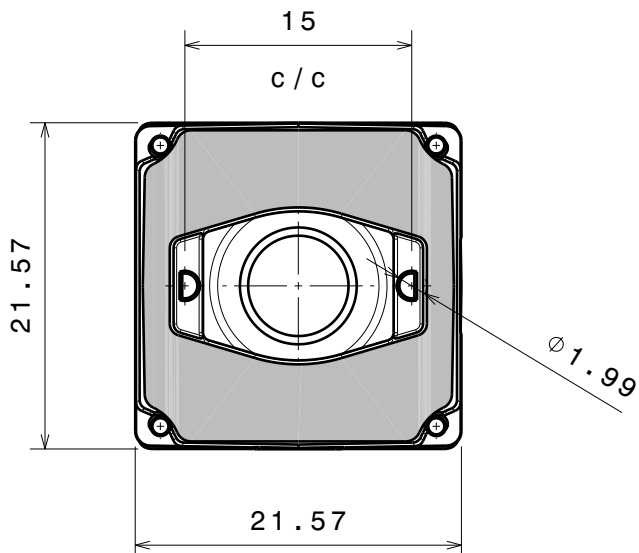

D

C

B

A

INDEX	PART NO	DESCRIPTION	MATERIAL	COLOUR
1	F14946	ROSE-Lt-HLD-MRK	PC	white
2	F14629	ROSE-TAPE	two-sided adhesive foam tape	
3	F15478	ROSE-MRK-BW Lens	PC	clear

Tolerances if not otherwise shown  
According to DIN ISO 2768-1  
Linear measures:  
Up to 30mm class M, otherwise class C.  
According to DIN ISO 2768-2  
Form and position: class L

SIZE PART NUMBER

A4

FA15480

SCALE

2:1

WEIGHT

4,1g

SHEET