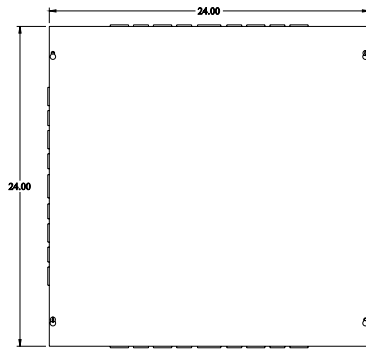

PART No. CSKO242410

for more information visit
www.hammfg.com
Data subject to change without notice
Isometric drawing Not to Scale

TOP VIEW

ISOMETRIC VIEW

SIDE VIEW

FRONT VIEW

SIDE VIEW

BOTTOM VIEW