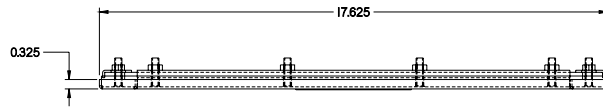

PART No. 1481WN4SS2315

for more information visit
www.hammfg.com

Data subject to change without notice

TOP VIEW

REAR VIEW

FRONT VIEW

ISOMETRIC VIEW

SIDE VIEW