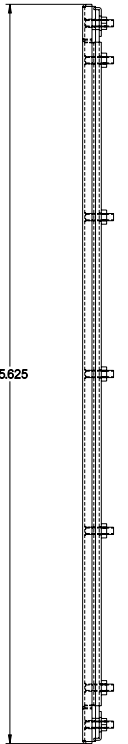

PART No. 1481WN4SS2315

for more information visit
www.hammfg.com

Data subject to change without notice

TOP VIEW

REAR VIEW

FRONT VIEW

ISOMETRIC VIEW

SIDE VIEW