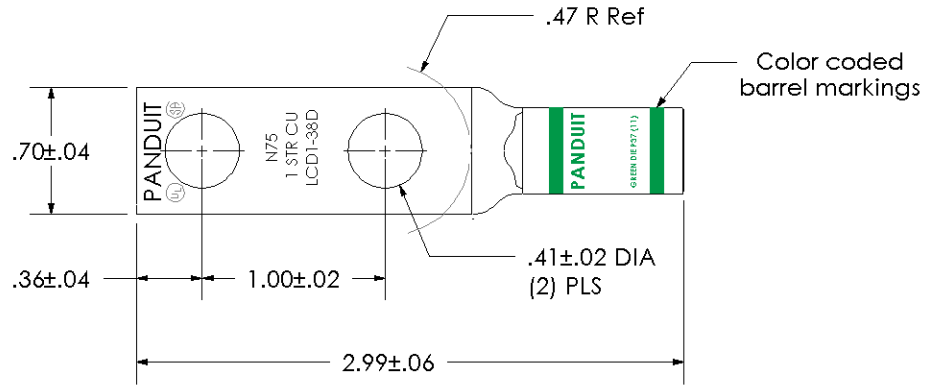

THIS COPY IS PROVIDED ON A RESTRICTED BASIS AND IS NOT TO BE USED IN ANY WAY DETRIMENTAL TO THE INTERESTS OF PANDUIT CORP.

Material	High Conductivity Seamless Copper Tube
Plating	Electro-Tin
Wire Size	1 AWG
Wire Type	Stranded Copper; Class B: Compact, Compressed or Concentric, Class C: Concentric
Wire Strip Length	15/16 in.
Stud Size	3/8 in.
UL Listed Wire Connector	Yes, for applications up to 35kv. Consult cable manufacturer for voltage stress relief instructions with applications greater than 2000 volts.
UL Temperature Rating	90° C
C.S.A Certified Wire Connector	Yes
Panduit Color Code on Barrel	GREEN
Panduit Die Index No. on Barrel	P37
Alternate Industry Die Index No. () on Barrel	(11)

PANDUIT CORP. TINLEY PARK, ILLINOIS

LCD1-38D-E
Copper Lug - Two-Hole, Standard Barrel

00	12/02	SAB	DRL	RELEASED	10343
REV	DATE	BY	CHK	DESCRIPTION	ECN

SCALE N/A DRAWING NO / CAD FILE LCD1-38D-CUST