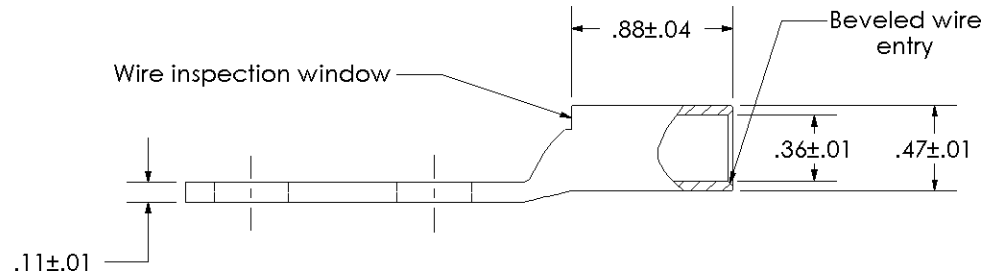

THIS COPY IS PROVIDED ON A RESTRICTED BASIS AND IS NOT TO BE USED IN ANY WAY DETRIMENTAL TO THE INTERESTS OF PANDUIT CORP.

Material	High Conductivity Seamless Copper Tube
Plating	Electro-Tin
Wire Size	1 AWG
Wire Type	Stranded Copper; Class B: Compact, Compressed or Concentric, Class C: Concentric
Wire Strip Length	15/16 in.
Stud Size	3/8 in.
UL Listed Wire Connector	Yes, for applications up to 35kv. Consult cable manufacturer for voltage stress relief instructions with applications greater than 2000 volts.
UL Temperature Rating	90° C
C.S.A Certified Wire Connector	Yes
Panduit Color Code on Barrel	GREEN
Panduit Die Index No. on Barrel	P37
Alternate Industry Die Index No. () on Barrel	(11)

PANDUIT CORP. TINLEY PARK, ILLINOIS

LCD1-38D-E
Copper Lug - Two-Hole, Standard Barrel

00	12/02	SAB	DRL	RELEASED	10343
REV	DATE	BY	CHK	DESCRIPTION	ECN

SCALE N/A DRAWING NO / CAD FILE LCD1-38D-CUST