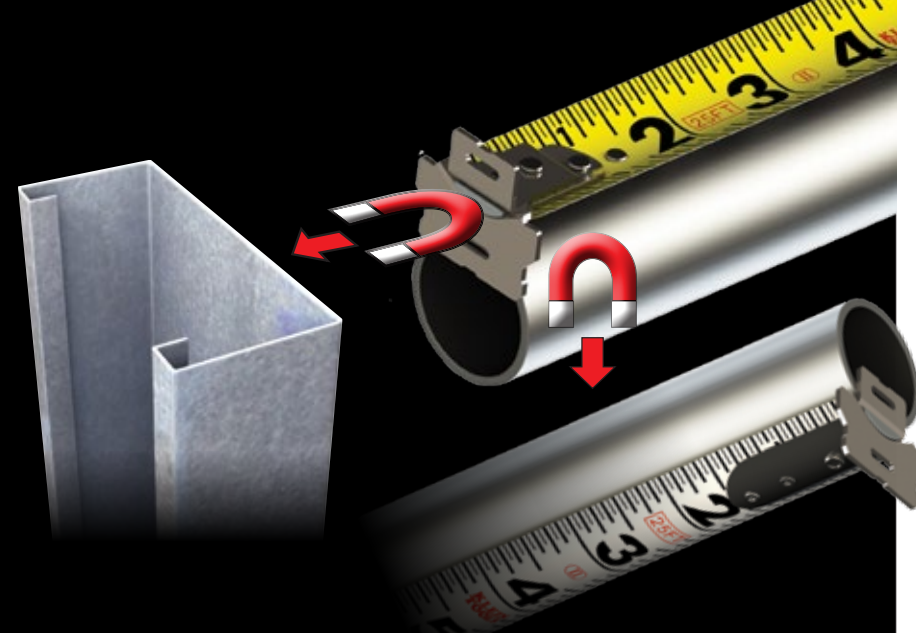

**EXTRA-LARGE BOLD NUMBERS**  
FOR IMPROVED READABILITY

Metric versions  
conveniently show  
both centimeters  
and inches

Up to  
**9-1/2 FT. (3m)**  
STAND-OUT

**DOUBLE SIDED BLADES**  
for multiple viewing positions\*

**RETRACTION  
SPEED BRAKE**

CONTROLS BLADE SPEED AND PROTECTS  
FINGERS FROM HAVING TO TOUCH BLADE

**MAGNETIC END HOOKS**  
WITH DUAL ANGLE POLARITY  
attaches to conduit and steel studs  
to easily read from above or below\*