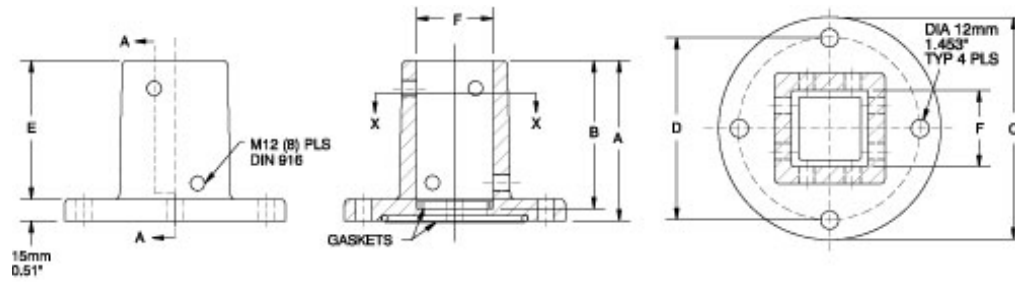

Heavy Duty Cast Iron Base *HDSSCIB Series*

- 4G-s.g. cast iron.
- Gasket included.
- Does not rotate.

Front View

Section A-A

Section X-X

Part No.	System	A	B	C	D	E	F	Ship Wt. lbs.
R147-030-000R	50	110	100	152	125	95	50	7
R147-030-200R	80	140	130	200	173	125	80	15