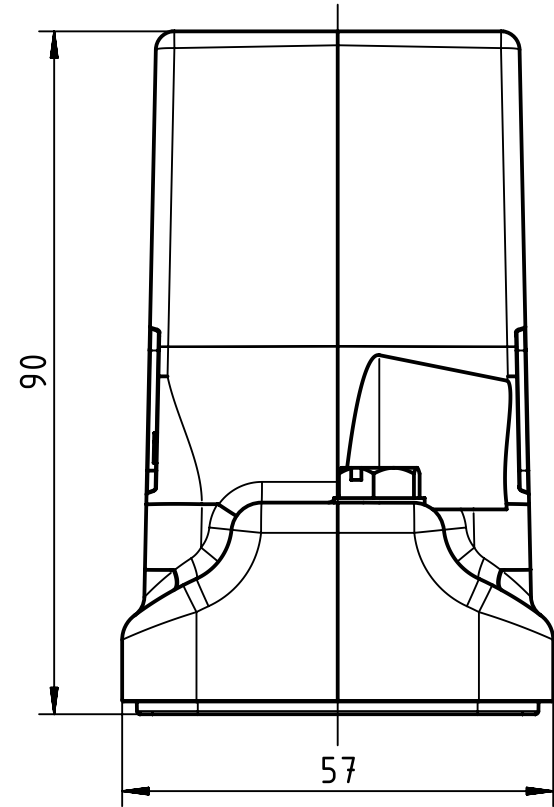

X (2:1)

Panel cut out

	All Dimensions in mm Original Size DIN A4		Scale 1:1	Free size tol.		Ref.	
	All rights reserved Department EL PD - CN		Created by LONGL	Inspected by WENE	Standardisation TIEMANNA	Sub.	
HARTING (Zhuhai) Manufacturing Co., Ltd. 519085 Zhuhai, China		Title <b>Han 6HP Direct/B-HTE-M20</b>			Date 2017-03-22	State Final Release	
Type <b>TB</b>					Number <b>19 39 606 0445</b>		Doc-Key / ECM-Nr. 100646316/UGD/003/B 500000117076
Rev. <b>B</b>						Page 1/1	