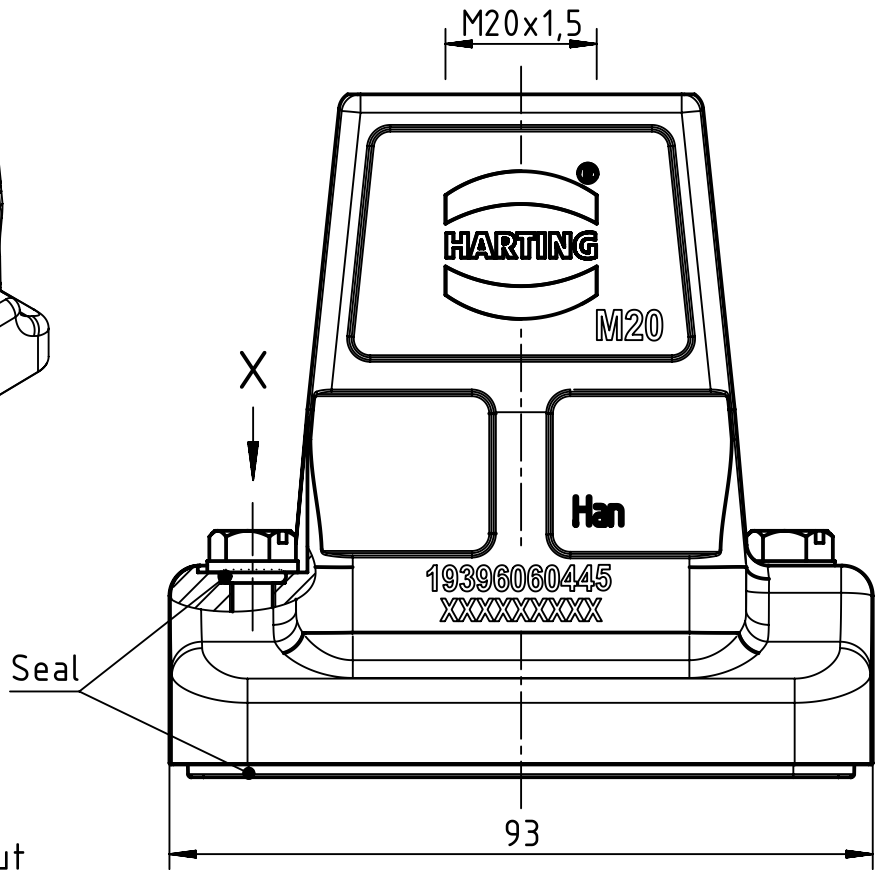

X (2:1)

Panel cut out

	All Dimensions in mm Original Size DIN A4		Scale 1:1	Free size tol.		Ref.	
	All rights reserved Department EL PD - CN		Created by LONGL	Inspected by WENE	Standardisation TIEMANNA	Sub.	
HARTING (Zhuhai) Manufacturing Co., Ltd. 519085 Zhuhai, China		Title <b>Han 6HP Direct/B-HTE-M20</b>			Date 2017-03-22	State Final Release	
Type <b>TB</b>					Number <b>19 39 606 0445</b>		Doc-Key / ECM-Nr. 100646316/UGD/003/B 500000117076
Rev. <b>B</b>						Page 1/1	