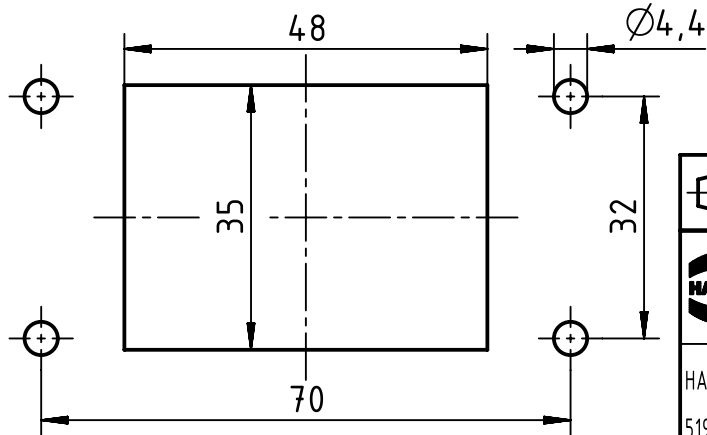

X (2:1)

Panel cut out

	All Dimensions in mm Original Size DIN A4		Scale 1:1	Free size tol.		Ref.	
	All rights reserved Department EL PD - CN		Created by LONGL	Inspected by WENE	Standardisation TIEMANNA	Sub.	
HARTING (Zhuhai) Manufacturing Co., Ltd. 519085 Zhuhai, China		Title <b>Han 6HP Direct/B-HTE-M20</b>			Date 2017-03-22	State Final Release	
Type <b>TB</b>					Number <b>19 39 606 0445</b>		Doc-Key / ECM-Nr. 100646316/UGD/003/B 500000117076
Rev. <b>B</b>						Page 1/1	