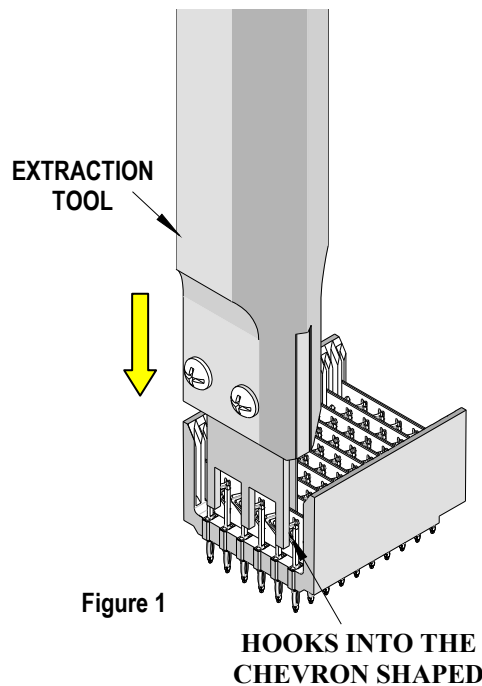

**OPERATION:**

1. Locate the damaged shield in the housing.
2. Slide the removal tool over the shield so the shield is between the hooks and the back cover on the tool.
3. Fasten the (3) hooks of the extraction tool into the chevron shaped slots in the shield. See Figure 1.
4. When the hooks are secured into the shield, pull straight up to remove the shield. See Figure 2.

**CAUTION:** Be careful not to place any fingers near the shield to be removed. It may break loose from the housing when being pulled out and can cause injury to fingers.

5. To remove the shield from the extraction tool, push the shield upward and against the back cover.
6. Slide the shield to one side of the tool and pull out.
7. Use the 62201-5800 (6-Row) Shield Replacement Tool to replace the damaged shields. See ATS-622015800 specification sheet for instructions.