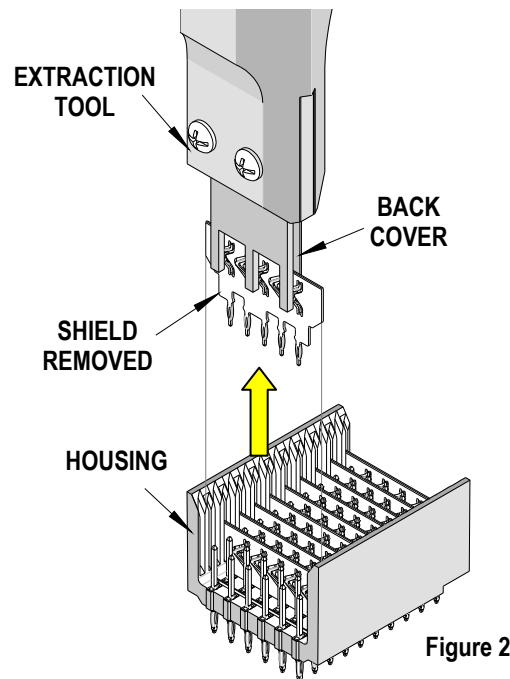

**OPERATION:**

1. Locate the damaged shield in the housing.
2. Slide the removal tool over the shield so the shield is between the hooks and the back cover on the tool.
3. Fasten the (3) hooks of the extraction tool into the chevron shaped slots in the shield. See Figure 1.
4. When the hooks are secured into the shield, pull straight up to remove the shield. See Figure 2.

**CAUTION:** Be careful not to place any fingers near the shield to be removed. It may break loose from the housing when being pulled out and can cause injury to fingers.

5. To remove the shield from the extraction tool, push the shield upward and against the back cover.
6. Slide the shield to one side of the tool and pull out.
7. Use the 62201-5800 (6-Row) Shield Replacement Tool to replace the damaged shields. See ATS-622015800 specification sheet for instructions.

Figure 1

Figure 2

Molex does not offer repair parts for this tool due to the inexpensive nature of the tool.