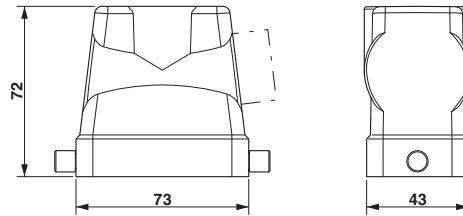

Technical data

Dimensions

Height	72 mm
Width	43 mm
Length	73 mm

Ambient conditions

Schutzart Gehäuse (IP)	IP65
Ambient temperature (operation)	-40 °C ... 125 °C

General

Note	For contact inserts HC-B10, BB18, DD42, M, K8/24
Design	B10
Housing type	Sleeve housings
Locking type	for single locking latch
No. of cable exits	1
Cable exit	Lateral
Screw connection	None
Type of the screw connection	1x M25

Metal screw connection up to 5 bar, thread length: 7 mm, cable diameter: 14 - 21 mm, WAF 34, screw connection: M25

Cable gland - HC-M-KV-M25(1ASI) - 1584020

Metal screw connection for an AS-Interface flat-ribbon conductor, thread type M25

Multiple screw connection

Cable gland - HC-M-KV-M25(1X10/1X11) - 1580228

Special cable screw connection M25, brass nickel-plated, grommet with 10 mm and 11 mm holes

Drawings

Housing - HC-B 10-TFL-H-O1STM25S - 1460055

Dimensioned drawing

Dimensional drawing