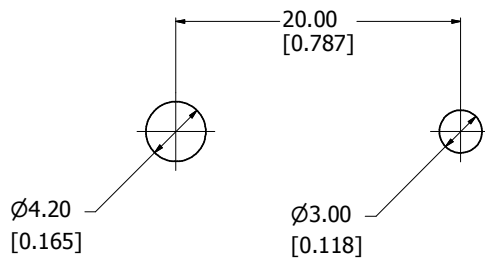

8 | 7 | 6 | 5 | 4 | 3 | 2 | 1

SIDE VIEW w/ LEG FOLDED DOWN

SIDE VIEW w/ LEG FOLDED UP

EXPLODED FOOT ASSEMBLY  
(PLATE NOT INCLUDED)

BOTTOM VIEW

MOUNTING HOLE LOCATIONS

<b>M3784-7001</b>
Foot Base - Black PA Fibreglass Reinforced
Anti-Skid Inserts - Soft Beige Rubber
<b>Hardware</b>
2 Screws - Panhead M4 x 12
2 Lockwashers
2 Nuts - M4 thread
**note feet sold in pairs