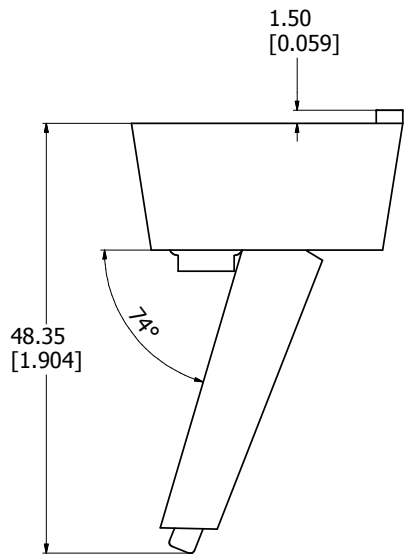

8 | 7 | 6 | 5 | 4 | 3 | 2 | 1

SIDE VIEW w/ LEG FOLDED DOWN

SIDE VIEW w/ LEG FOLDED UP

EXPLODED FOOT ASSEMBLY  
(PLATE NOT INCLUDED)

BOTTOM VIEW

MOUNTING HOLE LOCATIONS

<b>M3784-7001</b>
Foot Base - Black PA Fibreglass Reinforced
Anti-Skid Inserts - Soft Beige Rubber
<b>Hardware</b>
2 Screws - Panhead M4 x 12
2 Lockwashers
2 Nuts - M4 thread
**note feet sold in pairs

**HAMMOND  
MANUFACTURING™**

**M3784-7001**

8 | 7 | 6 | 5 | 4 | 3 | 2 | 1