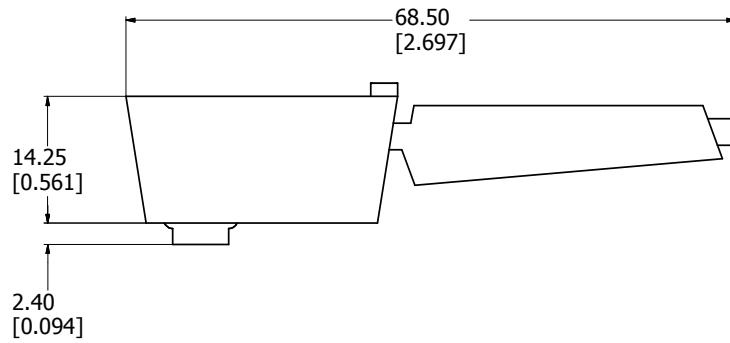

8 | 7 | 6 | 5 | 4 | 3 | 2 | 1

SIDE VIEW w/ LEG FOLDED DOWN

SIDE VIEW w/ LEG FOLDED UP

EXPLODED FOOT ASSEMBLY  
(PLATE NOT INCLUDED)

BOTTOM VIEW

MOUNTING HOLE LOCATIONS

<b>M3784-7001</b>
Foot Base - Black PA Fibreglass Reinforced
Anti-Skid Inserts - Soft Beige Rubber
<b>Hardware</b>
2 Screws - Panhead M4 x 12
2 Lockwashers
2 Nuts - M4 thread
**note feet sold in pairs

**HAMMOND  
MANUFACTURING™**

**M3784-7001**

8 | 7 | 6 | 5 | 4 | 3 | 2 | 1