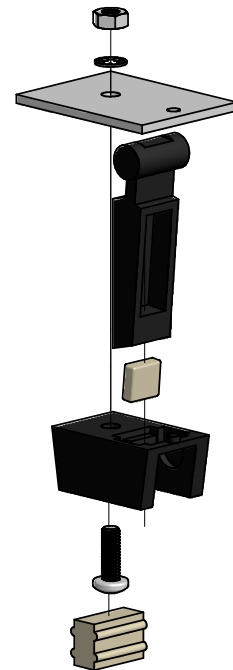

8 | 7 | 6 | 5 | 4 | 3 | 2 | 1

SIDE VIEW w/ LEG FOLDED DOWN

SIDE VIEW w/ LEG FOLDED UP

EXPLODED FOOT ASSEMBLY  
(PLATE NOT INCLUDED)

BOTTOM VIEW

MOUNTING HOLE LOCATIONS

<b>M3784-7001</b>
Foot Base - Black PA Fibreglass Reinforced
Anti-Skid Inserts - Soft Beige Rubber
<b>Hardware</b>
2 Screws - Panhead M4 x 12
2 Lockwashers
2 Nuts - M4 thread
**note feet sold in pairs

**HAMMOND  
MANUFACTURING™**

**M3784-7001**

8 | 7 | 6 | 5 | 4 | 3 | 2 | 1