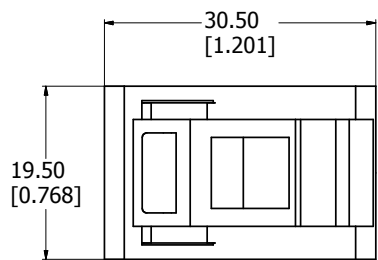

8 | 7 | 6 | 5 | 4 | 3 | 2 | 1

SIDE VIEW w/ LEG FOLDED DOWN

SIDE VIEW w/ LEG FOLDED UP

EXPLODED FOOT ASSEMBLY  
(PLATE NOT INCLUDED)

BOTTOM VIEW

MOUNTING HOLE LOCATIONS

<b>M3784-7001</b>
Foot Base - Black PA Fibreglass Reinforced
Anti-Skid Inserts - Soft Beige Rubber
<b>Hardware</b>
2 Screws - Panhead M4 x 12
2 Lockwashers
2 Nuts - M4 thread
**note feet sold in pairs