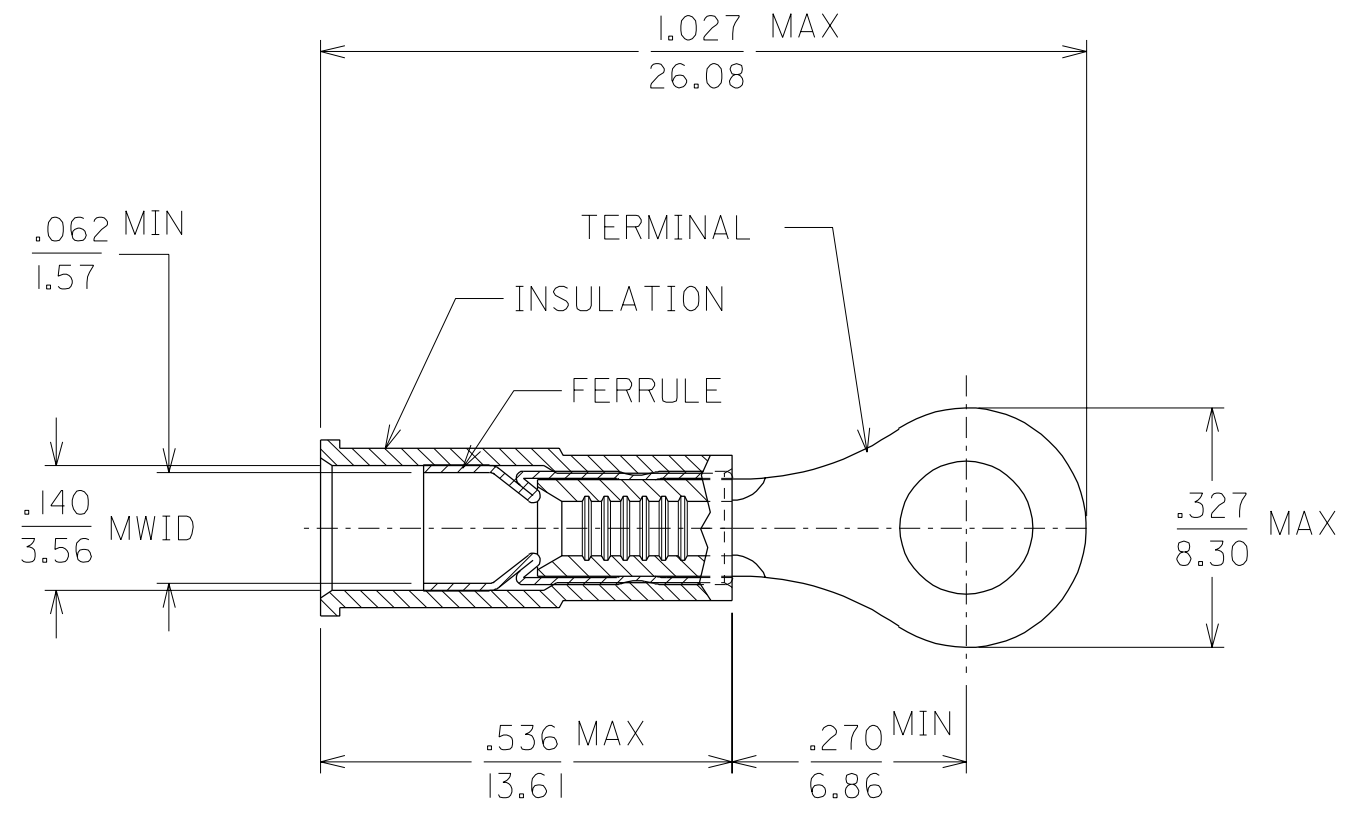

MATERIAL NUMBER	ALTERNATE NUMBER	"S"	WIRE RANGE	COLOR	PACKAGING
190570007	A-521-06	.146/3.70	22-18 AWG	RED	LOOSE PIECE
190570009	A-521-08	.173/4.39	22-18 AWG	RED	
190570011	A-521-10	.198/5.02	22-18 AWG	RED	
190570008	A-521-06T	.146/3.70	22-18 AWG	RED	TAPE
190570010	A-521-08T	.173/4.39	22-18 AWG	RED	
190570012	A-521-10T	.198/5.02	22-18 AWG	RED	

- MATERIAL: TERMINAL: COPPER
.028/.711 THICK.
FUNNEL FERRULE: BRASS
PLATING: ELECTRO TIN
INSULATION: NYLON 6/6
COLOR: SEE CHART
- MWID = MAXIMUM WIRE INSULATION DIAMETER
- ALL DIMENSIONS = INCHES / MM