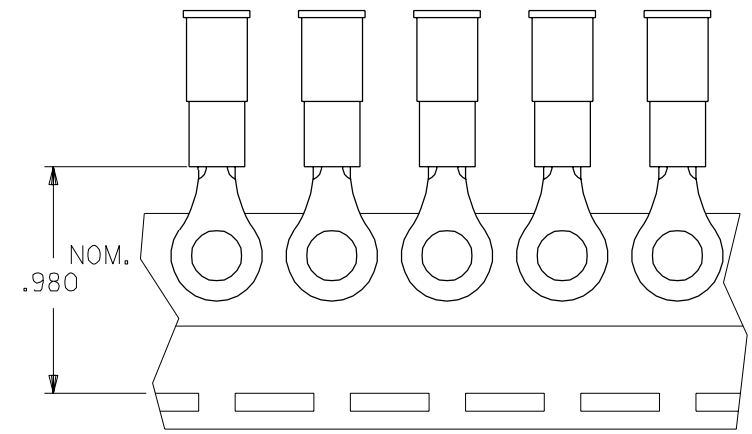

MATERIAL NUMBER	ALTERNATE NUMBER	"S"	WIRE RANGE	COLOR	PACKAGING
190570007	A-521-06	.146/3.70	22-18 AWG	RED	LOOSE PIECE
190570009	A-521-08	.173/4.39	22-18 AWG	RED	
190570011	A-521-10	.198/5.02	22-18 AWG	RED	
190570008	A-521-06T	.146/3.70	22-18 AWG	RED	TAPE
190570010	A-521-08T	.173/4.39	22-18 AWG	RED	
190570012	A-521-10T	.198/5.02	22-18 AWG	RED	

- MATERIAL: TERMINAL: COPPER
.028/.711 THICK.
FUNNEL FERRULE: BRASS
PLATING: ELECTRO TIN
INSULATION: NYLON 6/6
COLOR: SEE CHART
- MWID = MAXIMUM WIRE INSULATION DIAMETER
- ALL DIMENSIONS = INCHES / MM