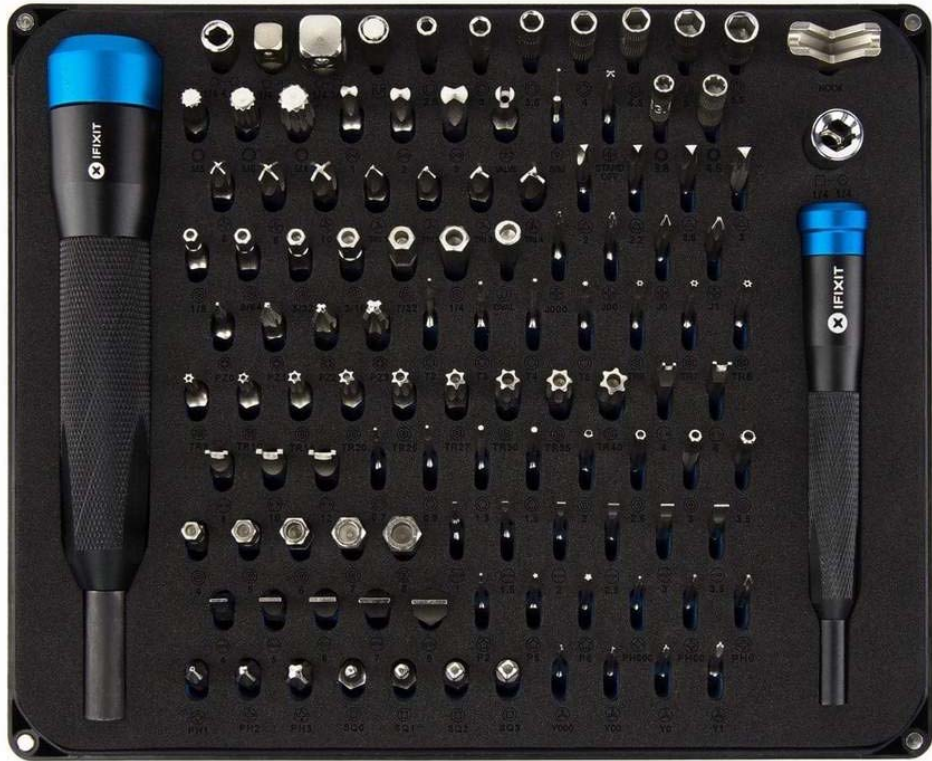

<https://shop.pimoroni.com/products/manta-driver-kit-112-bit-driver-kit-6-11-18>