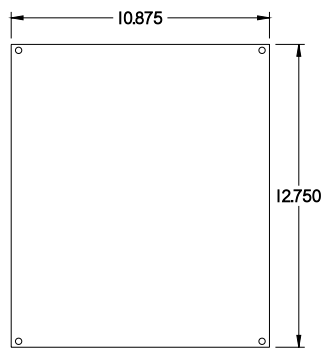

PART No. 1414N4SSM6

for more information visit
www.hammfg.com

Data subject to change without notice

TOP VIEW

ISOMETRIC VIEW

BACK VIEW

LEFT SIDE VIEW

FRONT VIEW

RIGHT SIDE VIEW

INNER PANEL

BOTTOM VIEW