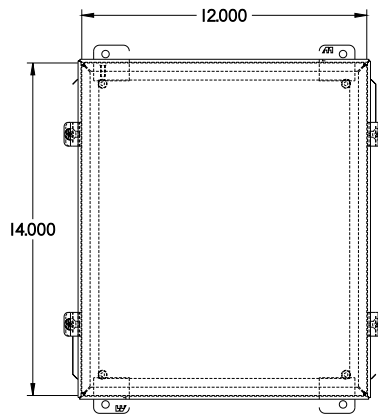

PART No. 1414N4SSM6

for more information visit
www.hammfg.com

Data subject to change without notice

TOP VIEW

ISOMETRIC VIEW

BACK VIEW

LEFT SIDE VIEW

FRONT VIEW

RIGHT SIDE VIEW

INNER PANEL

BOTTOM VIEW