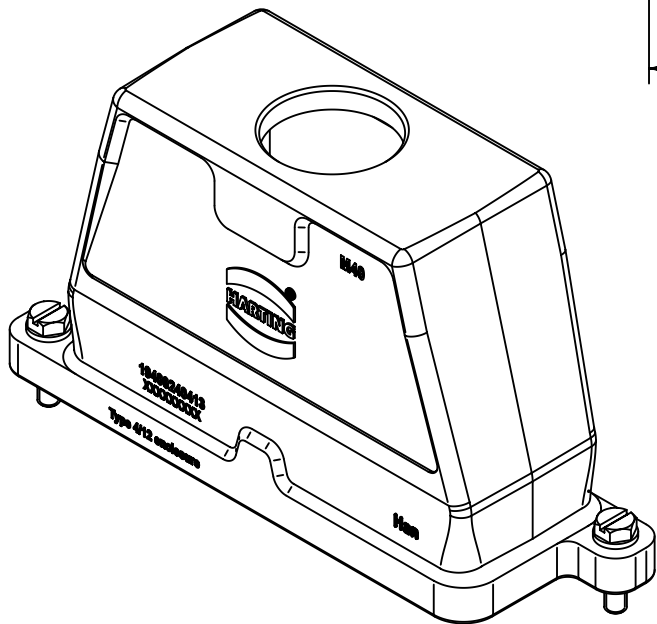

1 2 3 4 5 6

X (2:1)

M 40x1,5

	All Dimensions in mm Original Size DIN A4		Scale 1:2	Free size tol.		Ref. Sub. TB 19 40 024 0413 v. 10.01.11		
		All rights reserved Department EL PD - DE		Created by FINKEV	Inspected by GERB	Standardisation TIEMANNA	Date 2015-11-13	State Final Release
Title Han 24 HPR Hood Top Entry M40 Screw Lock						Doc-Key / ECM-Nr. 10020194.9/UGD/004/B 500000094.164		
HARTING Electric GmbH & Co. KG D-32339 Espelkamp				Type TB	Number 19 40 024 0413		Rev. B	Page 1/1