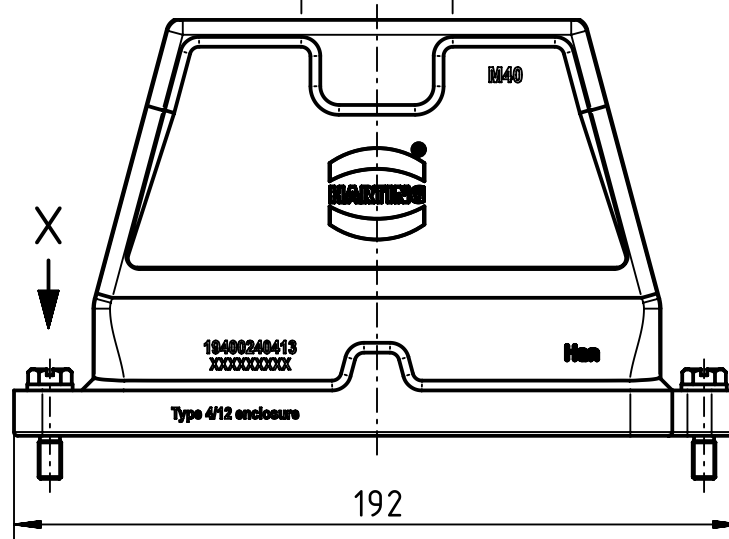

1 2 3 4 5 6

X (2:1)

M 40x1,5

	All Dimensions in mm Original Size DIN A4		Scale 1:2	Free size tol.		Ref. Sub. TB 19 40 024 0413 v. 10.01.11		
		All rights reserved Department EL PD - DE		Created by FINKEV	Inspected by GERB	Standardisation TIEMANNA	Date 2015-11-13	State Final Release
Title Han 24 HPR Hood Top Entry M40 Screw Lock						Doc-Key / ECM-Nr. 10020194.9/UGD/004/B 500000094.164		
HARTING Electric GmbH & Co. KG D-32339 Espelkamp				Type TB	Number 19 40 024 0413		Rev. B	Page 1/1