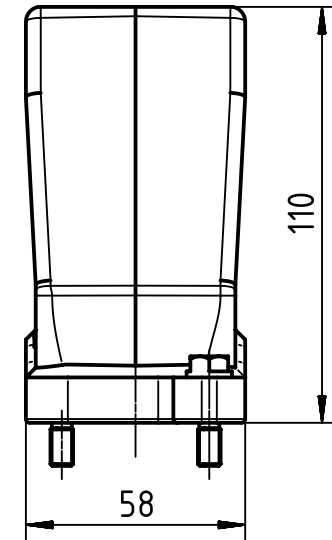

1 2 3 4 5 6

X (2:1)

M 40x1,5

	All Dimensions in mm Original Size DIN A4		Scale 1:2	Free size tol.		Ref. Sub. TB 19 40 024 0413 v. 10.01.11		
		All rights reserved Department EL PD - DE		Created by FINKEV	Inspected by GERB	Standardisation TIEMANNA	Date 2015-11-13	State Final Release
Title Han 24 HPR Hood Top Entry M40 Screw Lock						Doc-Key / ECM-Nr. 10020194.9/UGD/004/B 500000094.164		
HARTING Electric GmbH & Co. KG D-32339 Espelkamp				Type TB	Number 19 40 024 0413		Rev. B	Page 1/1