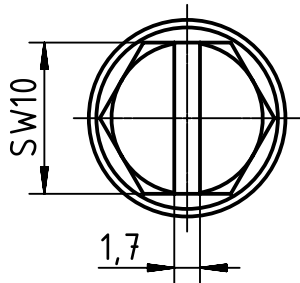

1 2 3 4 5 6

X (2:1)

M 40x1,5

	All Dimensions in mm Original Size DIN A4		Scale 1:2	Free size tol.		Ref. Sub. TB 19 40 024 0413 v. 10.01.11		
		All rights reserved Department EL PD - DE		Created by FINKEV	Inspected by GERB	Standardisation TIEMANNA	Date 2015-11-13	State Final Release
Title Han 24 HPR Hood Top Entry M40 Screw Lock						Doc-Key / ECM-Nr. 10020194.9/UGD/004/B 500000094.164		
HARTING Electric GmbH & Co. KG D-32339 Espelkamp				Type TB	Number 19 40 024 0413		Rev. B	Page 1/1