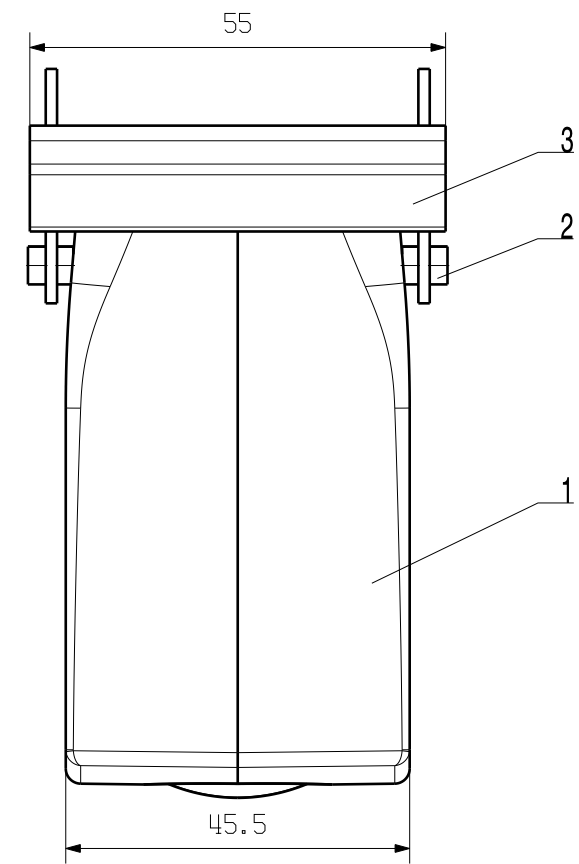

MASSE OHNE TOLERANZ SIND KEINE PRUEFMASSE
 DIMS. WITHOUT TOLERANCE ARE NOT CONTROL DIMS.

4	SEALING	NBR
3	LOCKING	STAINLESS STEEL
2	LOCKING BOLTS	STAINLESS STEEL
1	PLUG HOOD HOUSING	ALUMINIUM WITH POWDER COATING
ROHSTOFF-NR. R.PART NO.	TYP PART NAME	WERKSTOFF MATERIAL

CAT.NO.: 1787190000

MAX. NRN./NOS. ?		MODIFICATION		DRAWING NO.		ISSUE NO.	
SCALE: 1/1		DATE	NAME	Weidmüller HDC 40D KBU 1M32G KUPPLUNGSGEHAUSE COUPLING HOUSING			
SUPERSEDES:		DRAWN	02.11.2005 LIU_F				
SUPERSEDED BY:		CHECKED	31.10.2005 ZHANG_T				
		APPROVED					
PRODUCT FILE:							