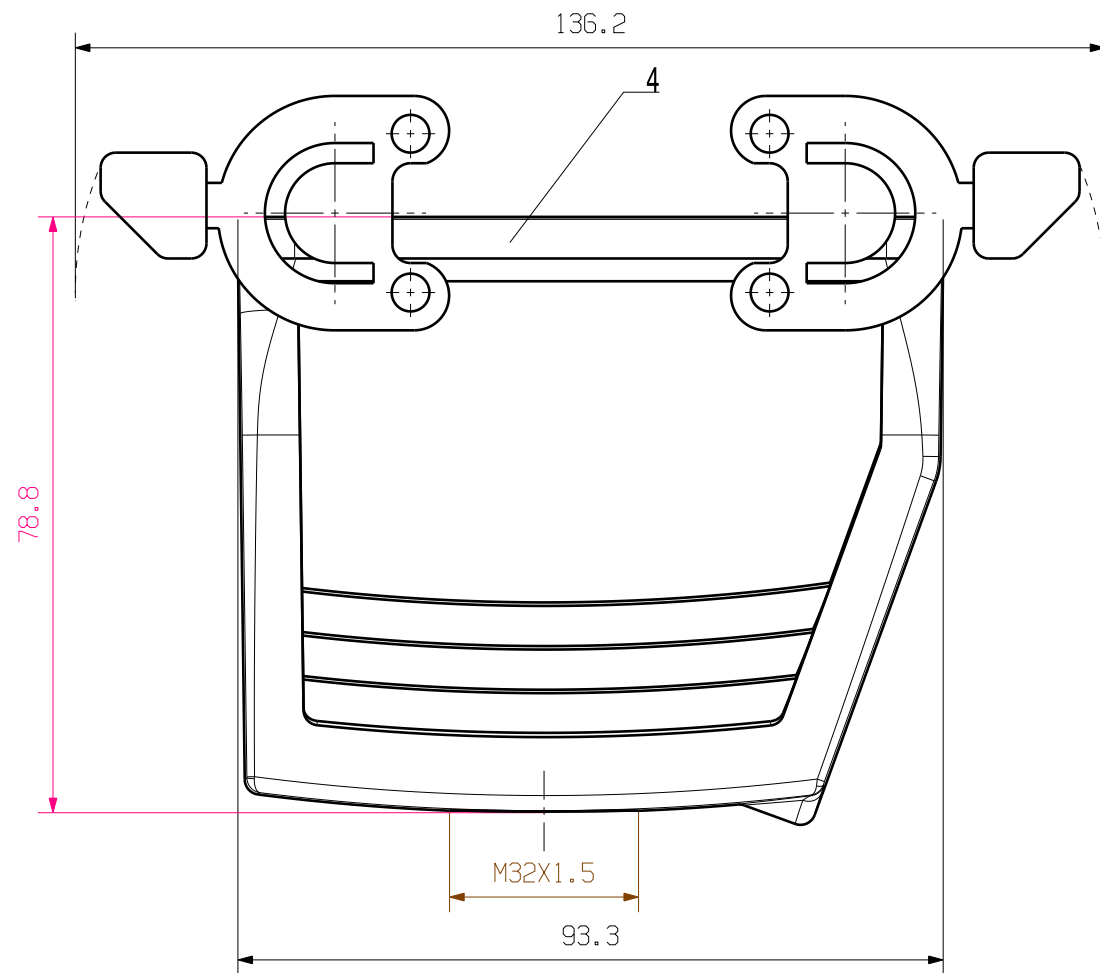

MASSE OHNE TOLERANZ SIND KEINE PRUEFMASSE
 DIMS. WITHOUT TOLERANCE ARE NOT CONTROL DIMS.

4	SEALING	NBR
3	LOCKING	STAINLESS STEEL
2	LOCKING BOLTS	STAINLESS STEEL
1	PLUG HOOD HOUSING	ALUMINIUM WITH POWDER COATING
ROHSTOFF-NR. R.PART NO.	TYP PART NAME	WERKSTOFF MATERIAL

CAT.NO.: 1787190000

MAX. NRN./NOS. ?		MODIFICATION		DRAWING NO.		ISSUE NO.	
SCALE: 1/1		DATE	NAME	Weidmüller HDC 40D KBU 1M32G KUPPLUNGSGEHAUSE COUPLING HOUSING			
SUPERSEDES:		DRAWN	02.11.2005 LIU_F				
SUPERSEDED BY:		CHECKED	31.10.2005 ZHANG_T				
		APPROVED					
PRODUCT FILE:							