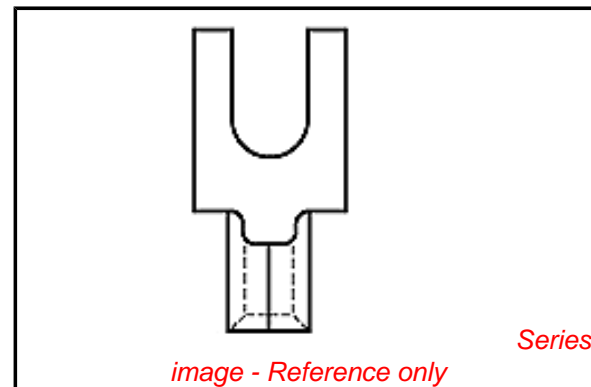

PLEASE CHECK WWW.MOLEX.COM FOR LATEST PART INFORMATION

Part Number: [19129-0055](#)
Status: **Active**
Overview: Ring Tongue - Spade Terminals
Description: Krimptite™ Block Spade Terminal for 18-22 AWG Wire

Documents:

[Drawing (PDF)](#) [Product Specification PS-19902-013 (PDF)](#)
[Product Specification PS-19902-011 (PDF)](#) [RoHS Certificate of Compliance (PDF)](#)

Agency Certification

CSA LR18689
UL E32244

General

Product Family Ring and Spade Terminals
Series [19129](#)
Crimp Quality Equipment Yes
Mil-Spec N/A
Overview [Ring Tongue - Spade Terminals](#)
Product Name Krimptite™
Type Spade Block
UPC 800753023666

Physical

Barrel Type Closed
Insulation None
Material - Plating Mating Tin
Net Weight 0.472/g
Packaging Type Bag
Plating min - Mating 2.540µm
Plating min - Termination 2.540µm
Stud Size 1-2 (M2)
Termination Interface: Style Crimp or Compression
Wire Size AWG 18, 20, 22
Wire Size mm² 0.35 - 0.80

Material Info

Old Part Number AA-1109-02

Reference - Drawing Numbers

Product Specification PS-19902-011, PS-19902-013
Sales Drawing AACD10302

EU RoHS

**ELV and RoHS
Compliant**

REACH SVHC

Not Reviewed

Low-Halogen Status

Low-Halogen

China RoHS

**Need more information on product
environmental compliance?**

Email productcompliance@molex.com
For a multiple part number RoHS Certificate of
Compliance, [click here](#)

Please visit the [Contact Us](#) section for any
non-product compliance questions.

Search Parts in this Series

[19129Series](#)

Application Tooling | FAQ

*Tooling specifications and manuals are
found by selecting the products below.
Crimp Height Specifications are then
contained in the Application Tooling
Specification document.*

Global

Description	Product #
PremiumGrade™ Hand Crimp Tool	0640030100
Crimp Head for the AT-200™ Pneumatic Hand Tool	0640070100