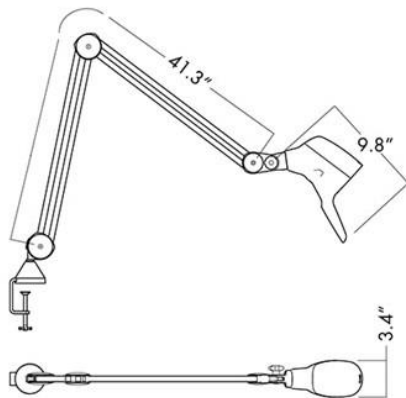

MOUNTING

Edge clamp and wall mount standard.
Additional mounting options are also available.

CONNECTION

Standard with cable and plug.

ARM TECHNOLOGY AND MOVEMENT

Heavy-duty internal-spring three-pivot arm. 41" edge clamp version, 45" wall mount version.

On/off and infinity dimming. Nightlight starts at 1% light level.

Carelite LED

MEASUREMENT DRAWINGS

Carelite LED

GALLERY

Arm for wall mounting

Carelite LED