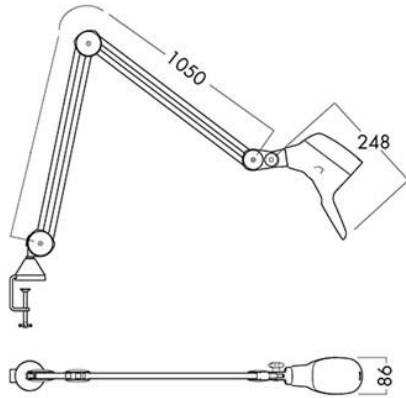

MOUNTING

Edge clamp and wall mount standard.
Additional mounting options are also available.

CONNECTION

Standard with cable and plug.

ARM TECHNOLOGY AND MOVEMENT

Heavy-duty internal-spring three-pivot arm. 41" edge clamp version, 45" wall mount version.

On/off and infinity dimming. Nightlight starts at 1% light level.

Carelite LED

MEASUREMENT DRAWINGS

Carelite LED

GALLERY

Arm for wall mounting

Carelite LED