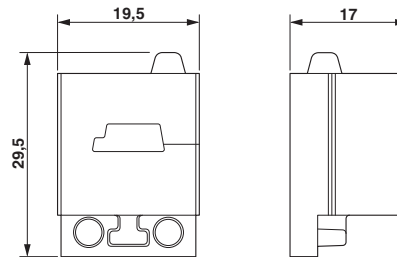

Technical data

Dimensions

Conductor sealing range	AS-i cable
Length	29.5 mm
Width	19.5 mm
Height	17 mm

Ambient conditions

Degree of protection	IP54 (for sealing frames with screw locking. IP44 sealing frames with locking latch.)
Ambient temperature (operation)	-40 °C ... 80 °C (static)

Ex Approvals

Approvals submitted

Cable sleeve - CES-STPG-GY-1ASI-L - 1410068

Approvals

Approval details

UL Recognized

cUL Recognized

cULus Recognized

Drawings

Dimensional drawing

Dimensional drawing