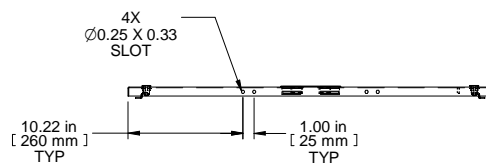

BOTTOM VIEW