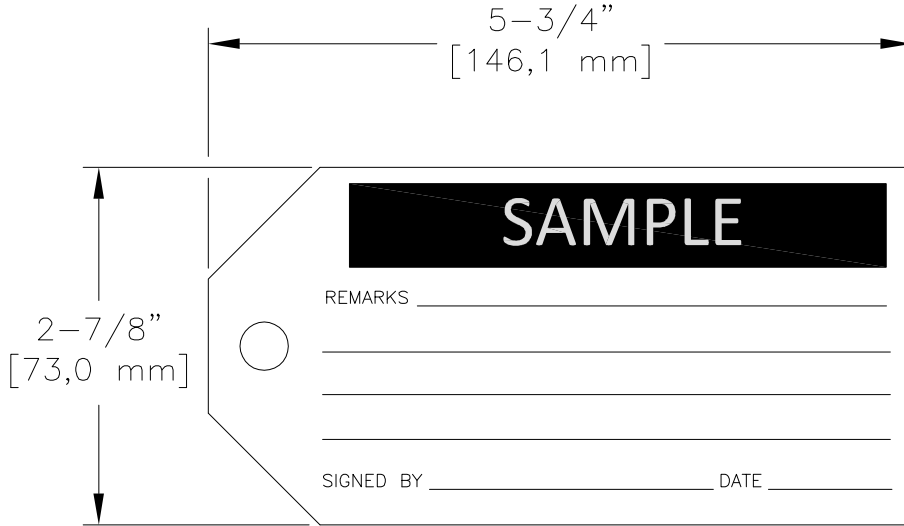

LOC	DIST	REVISIONS					
—	—	P	LTR	DESCRIPTION	DATE	DWN	APVD
		A		NEW DRAWING	08MAR2016	KR	KM

LABEL VIEW

QTY: 100 TAGS
FOR INDOOR USE ONLY

MATERIAL	PAPERBOARD
PRINT COLOURS	1 COLOUR PRINT IN BLACK
BACKGROUND COLOURS	WHITE

THIS DRAWING IS UNPUBLISHED. BY - - - - -
ALL RIGHTS RESERVED. © COPYRIGHT

DIMENSIONS: INCHES [mm]	DWN K. RAGHAVENDRA	08MAR2016	MATERIAL	—	FINISH	—	
	CHK K. MUNZ	08MAR2016	 TE Connectivity				
TOLERANCES UNLESS OTHERWISE SPECIFIED:	APVD K. MUNZ	08MAR2016					
0 PLC ± —	PRODUCT SPEC	—	NAME QMT114 PAPERBOARD TAGS				
1 PLC ± .1	APPLICATION SPEC	—					
2 PLC ± .050	WEIGHT	—	SIZE	A4	CAGE CODE	00779	
3 PLC ± .020		DRAWING NO	C-1878677-7		RESTRICTED TO	—	
4 PLC ± 1/8"		CUSTOMER DRAWING	SCALE	NTS	SHEET	1 OF 1	REV