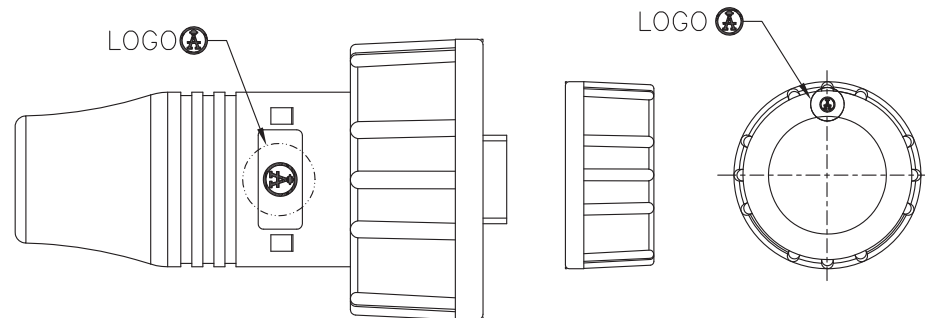

Pin Out

Wire Color	Conn.
Black(24AWG)	4
Green(28AWG)	3
White(28AWG)	2
Red(24AWG)	1
Drain	Shield

Twist

Pin Assignments
Front View

Note:

- IP67 waterproof rated
- Connector: Black, USB-B Male type
- Cable: USB2.0 28AWG*1P+24AWG*2C+AL.My+D+B
UV Resistant, Black, OD=5.0mm

Unit: mm

Scale	Free				Date	Name
TOLERANCE					Drawn	07.11.11 Chappell
X.X	±0.25				Approved	
X.XX	±0.1					
X.XXX	±0.05					
DIM	TOL					
X.°	±1°					
X.X°	±X°	①	Revised part number	11.07.13		
Angle	TOL	Id.	Modification	Date	Name	

Title	
Waterproof USB2.0 cable assembly	
B type, Male to Open End, 1 Meter	
ASSMANN WSW-No.	
A-KAB-USBB-MS-1M	
Drawing-No.	rev01
Replace	Sheet 1/1

1

2

3

4

5

6

7