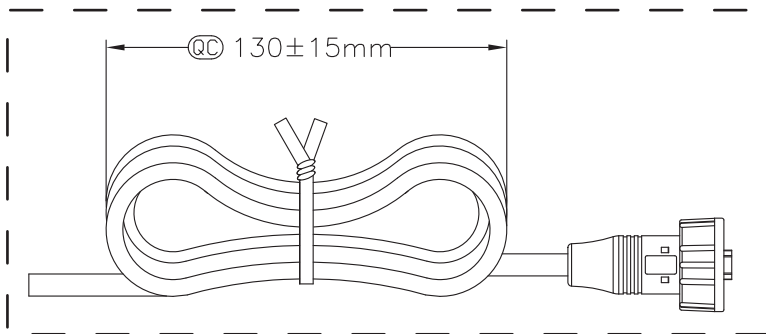

Pin Out

Wire Color	Conn.
Black(24AWG)	4
Green(28AWG)	3
White(28AWG)	2
Red(24AWG)	1
Drain	Shield

Twist

Pin Assignments
Front View

Note:

- IP67 waterproof rated
- Connector: Black, USB-B Male type
- Cable: USB2.0 28AWG*1P+24AWG*2C+AL.My+D+B
UV Resistant, Black, OD=5.0mm

Unit: mm

Scale	Free				Date	Name
TOLERANCE					Drawn	07.11.11 Chappell
X.X	±0.25				Approved	
X.XX	±0.1					
X.XXX	±0.05					
DIM	TOL					
X.°	±1°					
X.X°	±X°	①	Revised part number	11.07.13		
Angle	TOL	Id.	Modification	Date	Name	

Title	
Waterproof USB2.0 cable assembly	
B type, Male to Open End, 1 Meter	
ASSMANN WSW-No.	
A-KAB-USBB-MS-1M	
Drawing-No.	rev01
Replace	Sheet 1/1

1

2

3

4

5

6

7