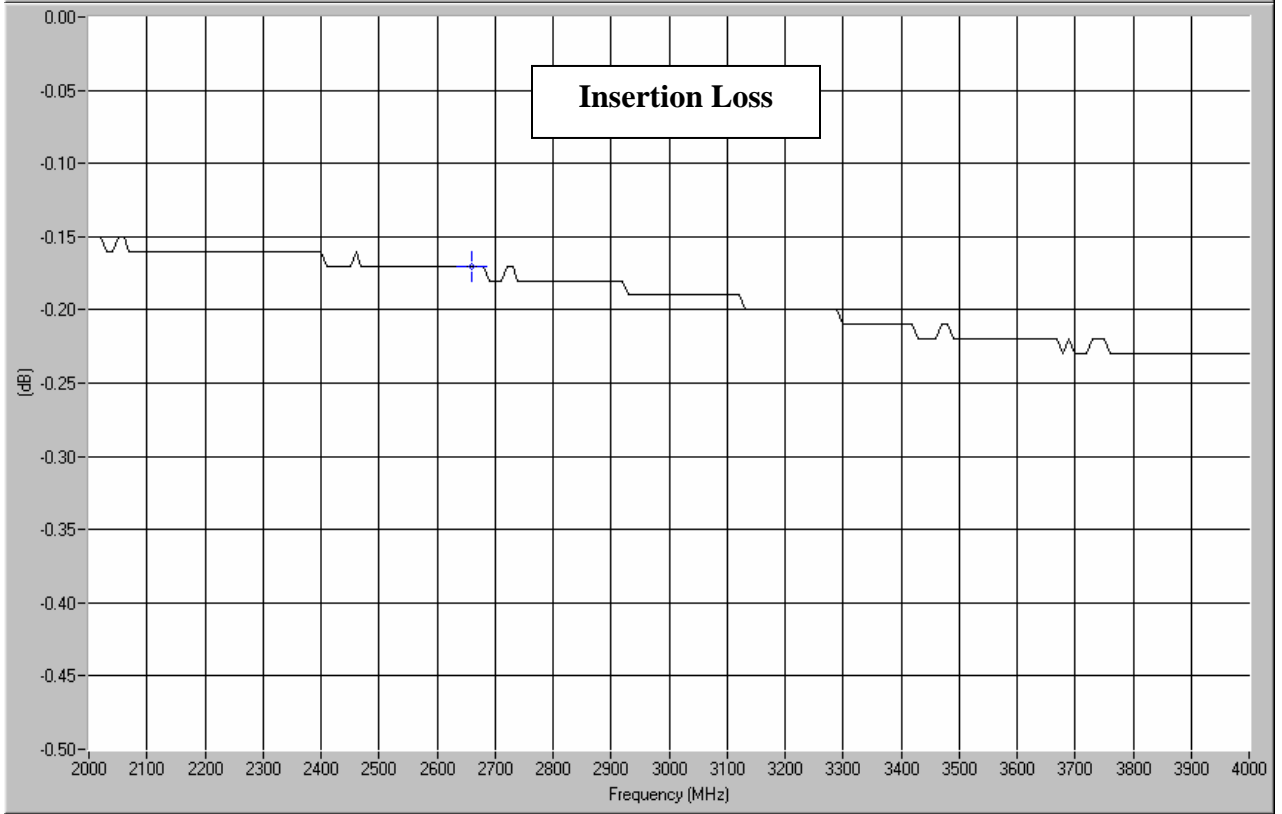

**Typical Test Data Plots**

USA/Canada: (315) 432-8909  
 Toll Free: (800) 411-6596  
 Europe: +44 2392-232392

### Typical Test Data Plots