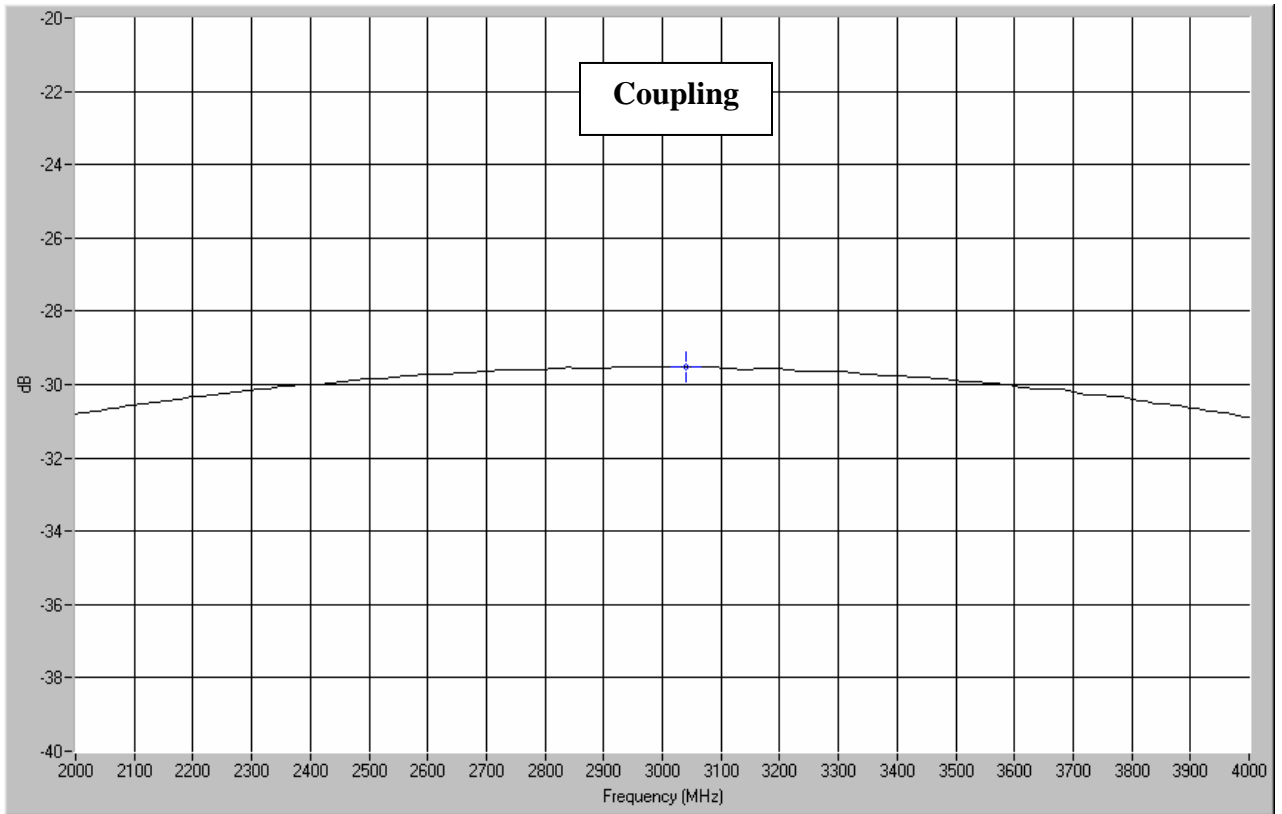

**Typical Test Data Plots**

USA/Canada: (315) 432-8909  
 Toll Free: (800) 411-6596  
 Europe: +44 2392-232392

### Typical Test Data Plots