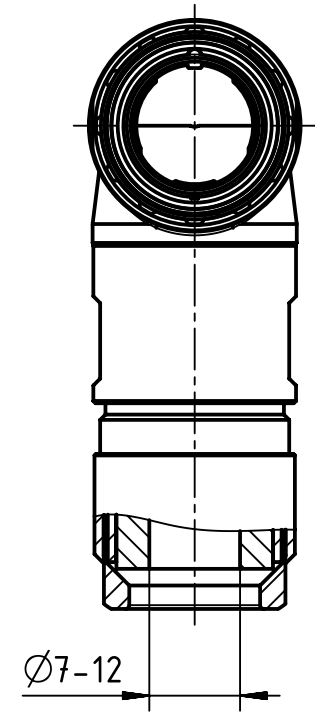

1 2 3 4 5 6

A
B
C
D

Distance sleeve - Female

Distance sleeve - Male

	All rights reserved Department EL PD - DE	All Dimensions in mm Original Size DIN A4		Scale 1:1	Free size tol.	Ref. Sub.	
		Created by KLASSEN P	Inspected by RIEPE	Standardisation TIEMANNA	Date 2017-02-01	State Final Release	
HARTING Electric GmbH & Co. KG D-32339 Espelkamp		Title Han M23 Hood angled 7 - 12mm rotatable				Doc-Key / ECM-Nr. 100707826/UGD/001/A 500000113681	
		Type TB	Number 09 15 100 0603			Rev. A	Page 1/1