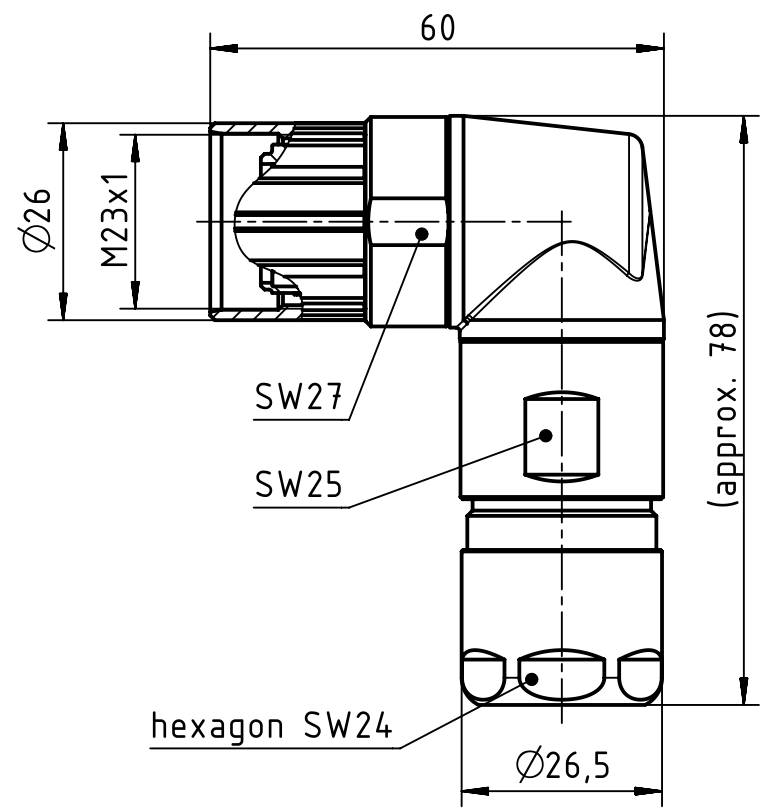

1 2 3 4 5 6

A
B
C
D

Distance sleeve - Female

Distance sleeve - Male

	All rights reserved Department EL PD - DE	All Dimensions in mm Original Size DIN A4		Scale 1:1	Free size tol.	Ref. Sub.	
		Created by KLASSEN P	Inspected by RIEPE	Standardisation TIEMANNA	Date 2017-02-01	State Final Release	
HARTING Electric GmbH & Co. KG D-32339 Espelkamp		Title Han M23 Hood angled 7 - 12mm rotatable				Doc-Key / ECM-Nr. 100707826/UGD/001/A 500000113681	
		Type TB	Number 09 15 100 0603			Rev. A	Page 1/1