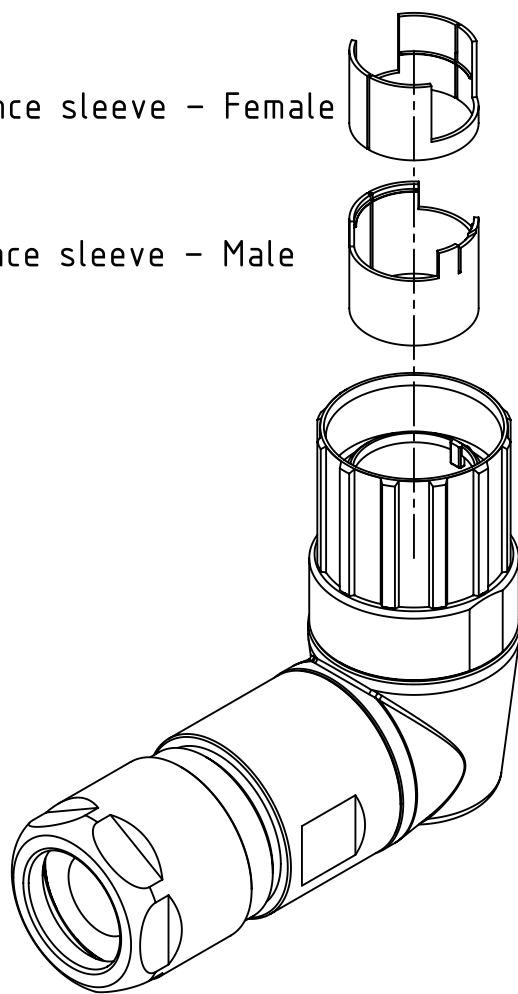

1 2 3 4 5 6

A
B
C
D

Distance sleeve - Female

Distance sleeve - Male

	All rights reserved Department EL PD - DE	All Dimensions in mm Original Size DIN A4		Scale 1:1	Free size tol.	Ref. Sub.	
		Created by KLASSEN P	Inspected by RIEPE	Standardisation TIEMANNA	Date 2017-02-01	State Final Release	
HARTING Electric GmbH & Co. KG D-32339 Espelkamp		Title Han M23 Hood angled 7 - 12mm rotatable				Doc-Key / ECM-Nr. 100707826/UGD/001/A 500000113681	
		Type TB	Number 09 15 100 0603			Rev. A	Page 1/1