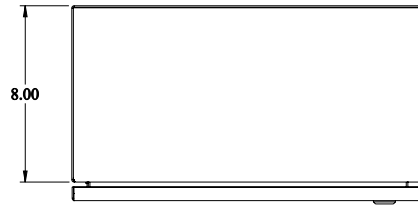

**PART No. ST161608SS**  
 for more information visit  
[www.hammfg.com](http://www.hammfg.com)  
 Data subject to change without notice  
 Isometric drawing Not to Scale

TOP VIEW

BACK VIEW

LEFT SIDE VIEW

FRONT VIEW

RIGHT SIDE VIEW

BOITOM VIEW