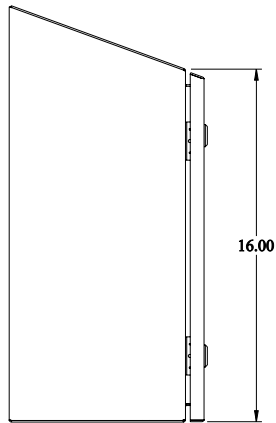

**PART No. ST161608SS**  
 for more information visit  
[www.hammfg.com](http://www.hammfg.com)  
 Data subject to change without notice  
 Isometric drawing Not to Scale

TOP VIEW

BACK VIEW

LEFT SIDE VIEW

FRONT VIEW

RIGHT SIDE VIEW

BOITOM VIEW