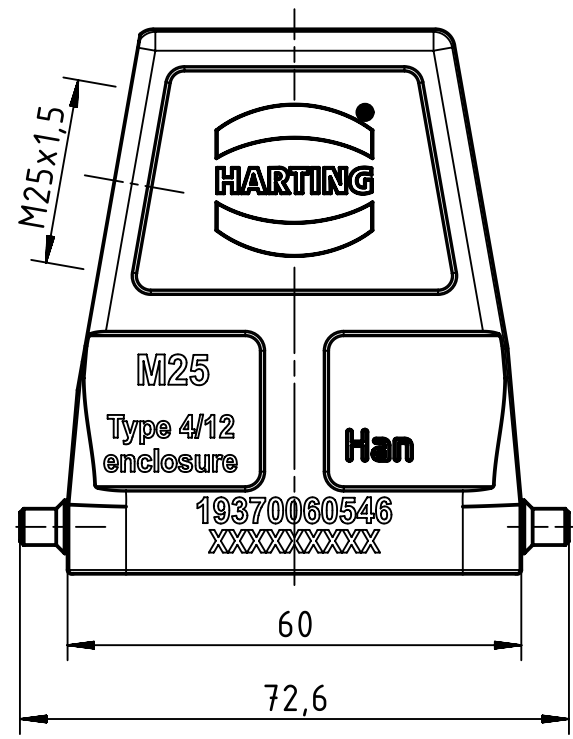

1 2 3 4 5 6

A

B

C

D

	All Dimensions in mm Original Size DIN A4		Scale 1:1	Free size tol.		Ref.
						Sub.
	All rights reserved		Created by FINKEV	Inspected by NICHTERLEIN	Standardisation TIEMANNA	Date 2016-01-11
	Department EL PD - DE		Title Han M Hood Side Entry HC 2 Pegs M25			State Final Release
HARTING Electric GmbH & Co. KG D-32339 Espelkamp			Type TB	Number 19 37 006 0546		Doc-Key / ECM-Nr. 100125964 / UGD / 006 / D 500000098738
					Rev. D	Page 1/1