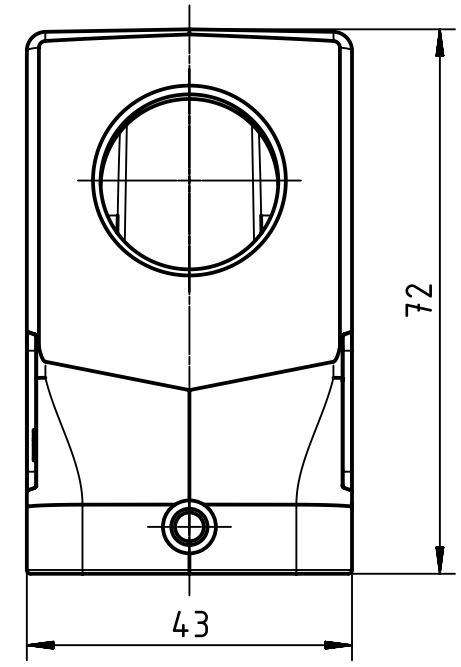

1 2 3 4 5 6

A

B

C

D

	All Dimensions in mm Original Size DIN A4		Scale 1:1	Free size tol.		Ref.
						Sub.
	All rights reserved		Created by FINKEV	Inspected by NICHTERLEIN	Standardisation TIEMANNA	Date 2016-01-11
	Department EL PD - DE		Title Han M Hood Side Entry HC 2 Pegs M25			State Final Release
HARTING Electric GmbH & Co. KG D-32339 Espelkamp			Type TB	Number 19 37 006 0546		Doc-Key / ECM-Nr. 100125964 / UGD / 006 / D 500000098738
					Rev. D	Page 1/1