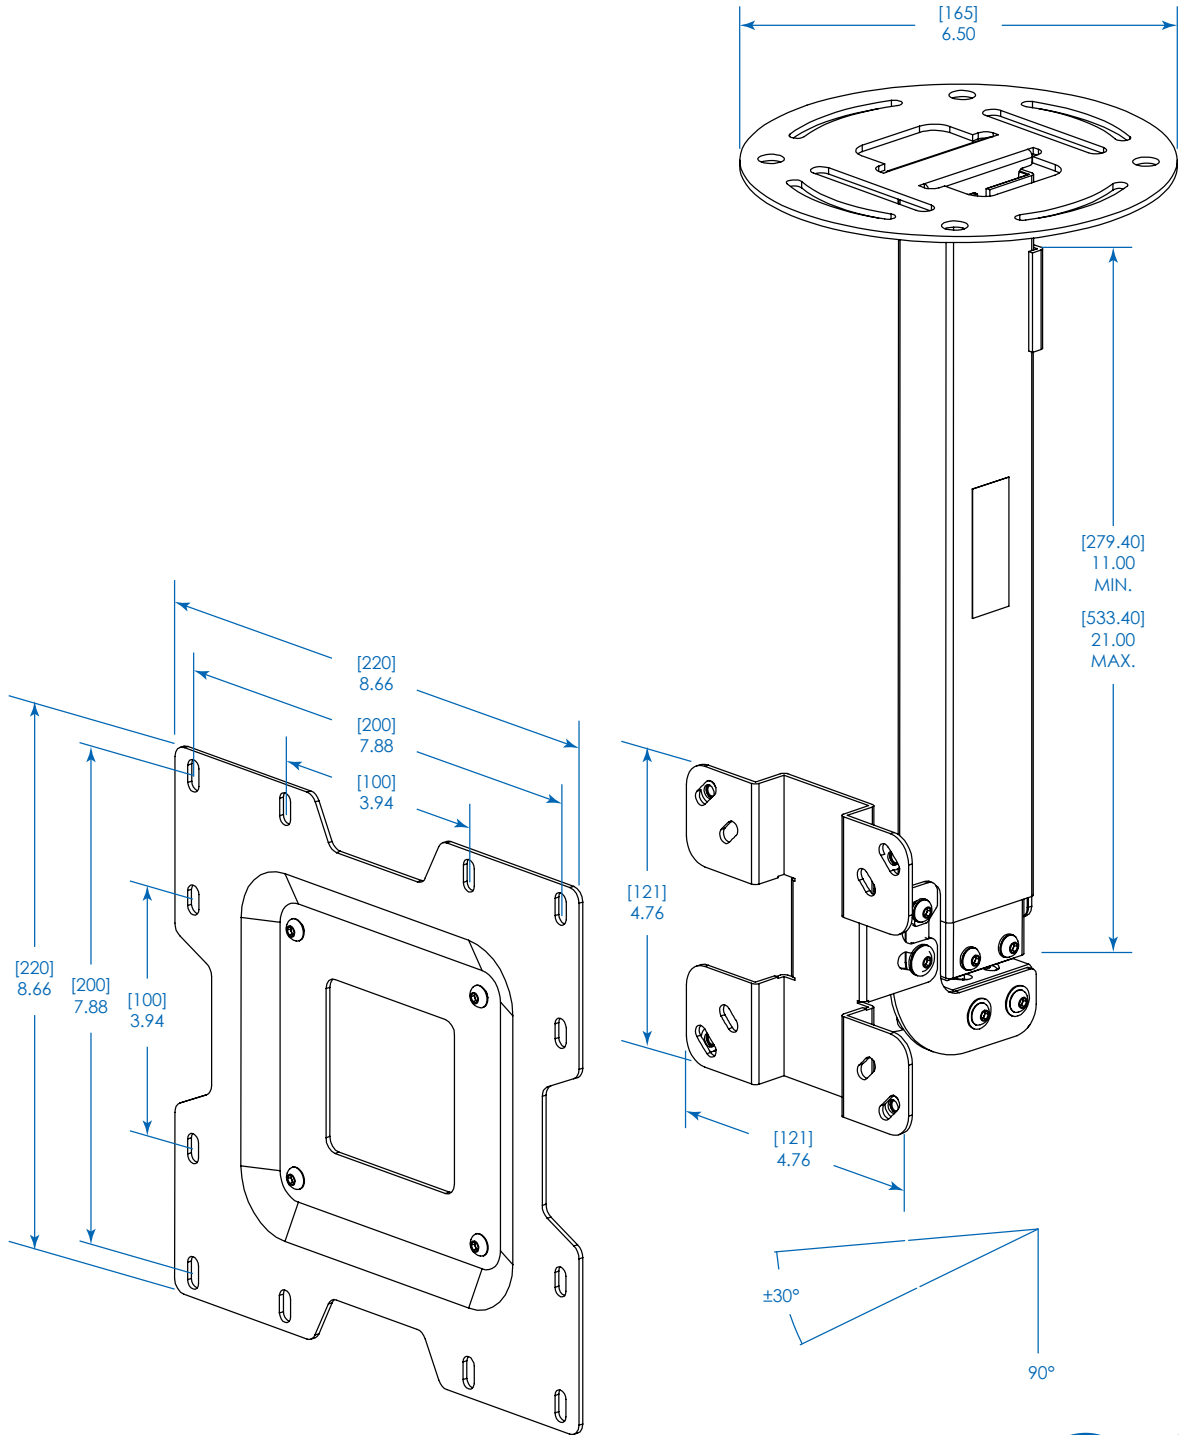

MODEL:

## Full-Motion Ceiling Mount for 10" to 37" Displays

Dimensions: [mm] INCHES

Tripp Lite has a policy of continuous improvement. Specifications are subject to change without notice.

1111 W. 35th Street  
Chicago, IL 60609 USA  
773.869.1234  
www.tripplite.com